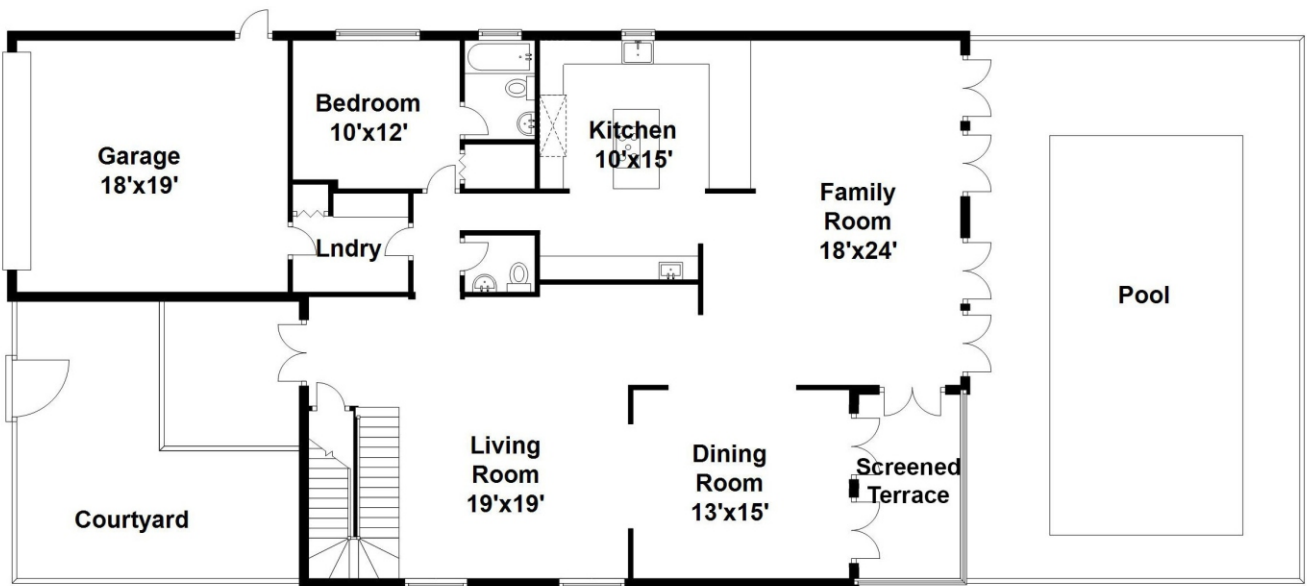

Property Type: Single Family | Bedrooms: 4 | Bathrooms: 3.5  
Square Feet: 3,700 | Year Built: 1996 | Lot Size: 7,158

MLS Numbers: A10484625

second floor

first floor

Ashley Cusack, Senior Vice President  
EWM Realty International  
305.798.8685 mobile  
305.960.5330 office