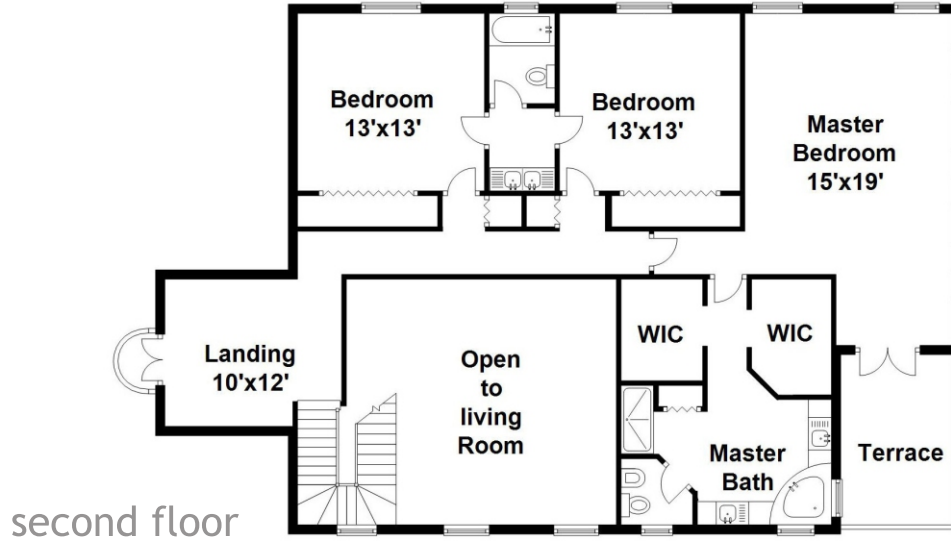

Property Type: Single Family | Bedrooms: 4 | Bathrooms: 3.5  
Square Feet: 3,700 | Year Built: 1996 | Lot Size: 7,158

MLS Numbers: A10484625

second floor

first floor

Ashley Cusack, Senior Vice President  
EWM Realty International  
305.798.8685 mobile  
305.960.5330 office