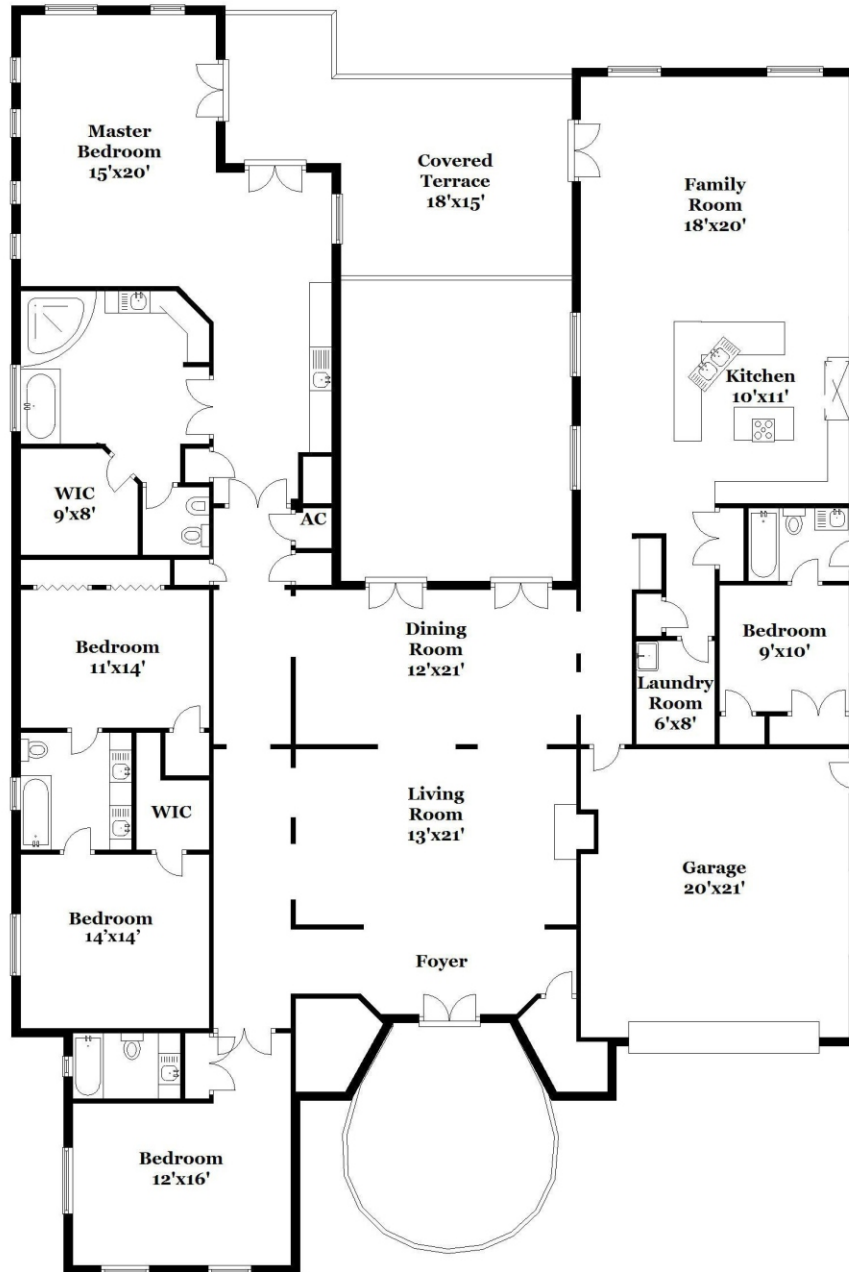

Property Type: Single Family | Bedrooms: 5 | Full Baths: 4 | Half Bath: 1  
Square Feet: 4,811 | Year Built: 1948 | Lot Size: 16,544

MLS Number: A10065693

**Ashley Cusack, EWM Realtors**  
ashleycusack.com  
305.798.8685 mobile  
305.960.5330 office