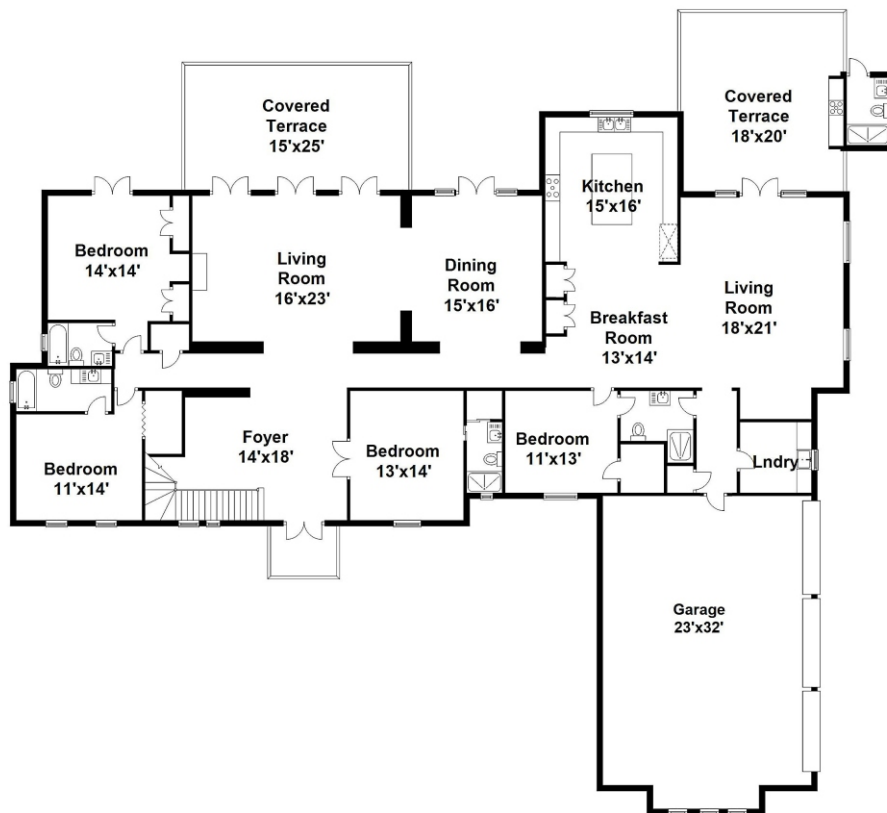

Property Type: Single Family | Bedrooms: 5 | Bathrooms: 6  
Square Feet: 5,703 | Year Built: 2006 | Lot Size: 34,850

MLS Number: A10484373

second floor

first floor

Ashley Cusack, Senior Vice President  
EWM Realty International  
305.798.8685 mobile  
305.960.5330 office