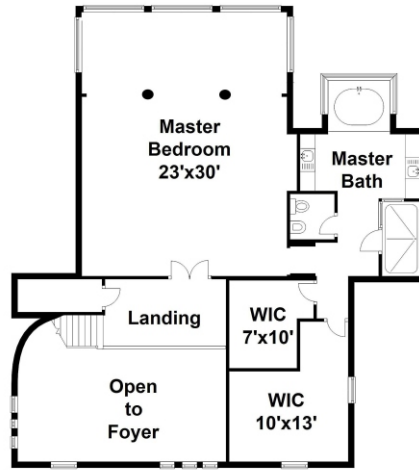

Property Type: Single Family | Bedrooms: 5 | Bathrooms: 6  
Square Feet: 5,703 | Year Built: 2006 | Lot Size: 34,850

MLS Number: A10484373

second floor

first floor

Ashley Cusack, Senior Vice President  
EWM Realty International  
305.798.8685 mobile  
305.960.5330 office