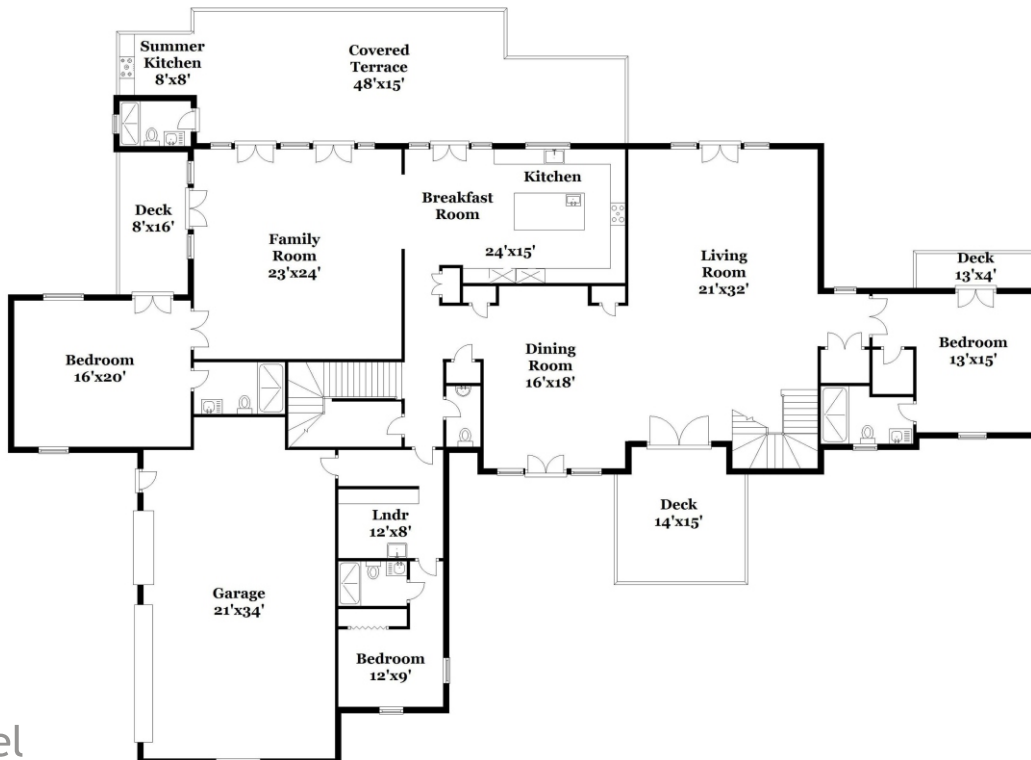

Property Type: Single Family | Bedrooms: 7 | Full Bath: 8 | Half Bath: 1
Square Feet: 7,609 | Year Built: 2008 | Lot Size: 38,855

MLS Number: A10065715

second level

main level

Ashley Cusack, EWM Realtors
ashleycusack.com
305.798.8685 mobile
305.960.5330 office