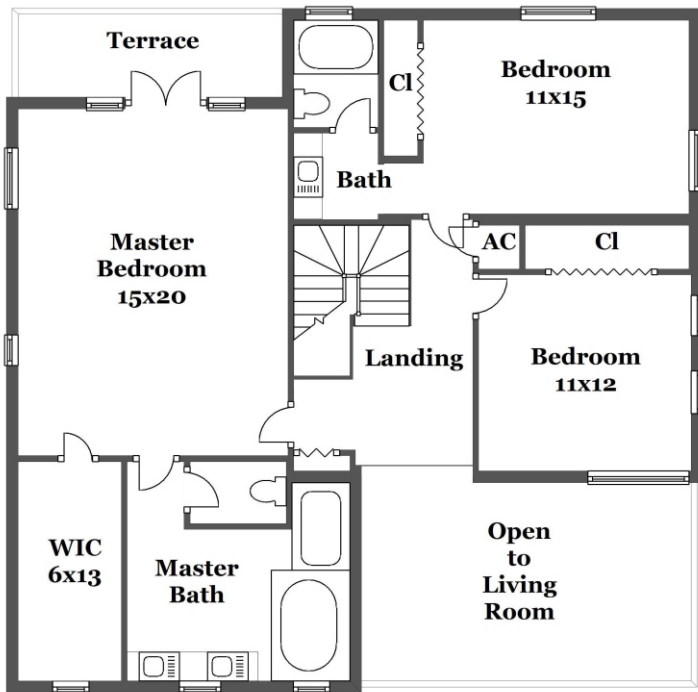

Property Type: Single Family | Bedrooms: 3 | Bathrooms: 2.5
Square Feet: 3,338 | Year Built: 1989 | Lot Size: 6,247 sf

MLS Number:A10644528

main level

second level

Ashley Cusack, Senior Vice President
EWM Realty International
305.798.8685 mobile
305.960.5330 office