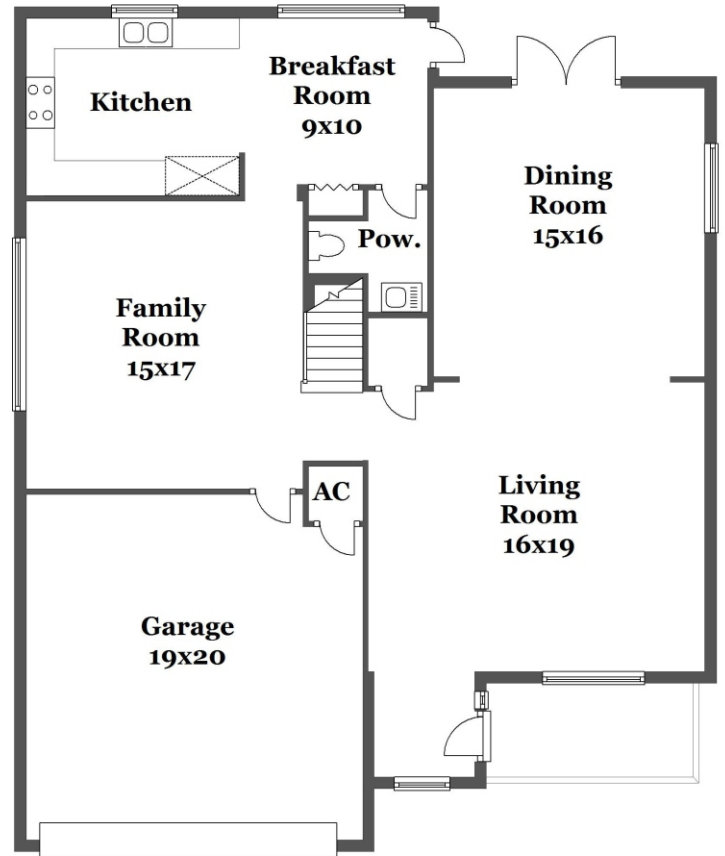

Property Type: Single Family | Bedrooms: 3 | Bathrooms: 2.5
Square Feet: 3,338 | Year Built: 1989 | Lot Size: 6,247 sf

MLS Number:A10644528

main level

second level

Ashley Cusack, Senior Vice President
EWM Realty International
305.798.8685 mobile
305.960.5330 office