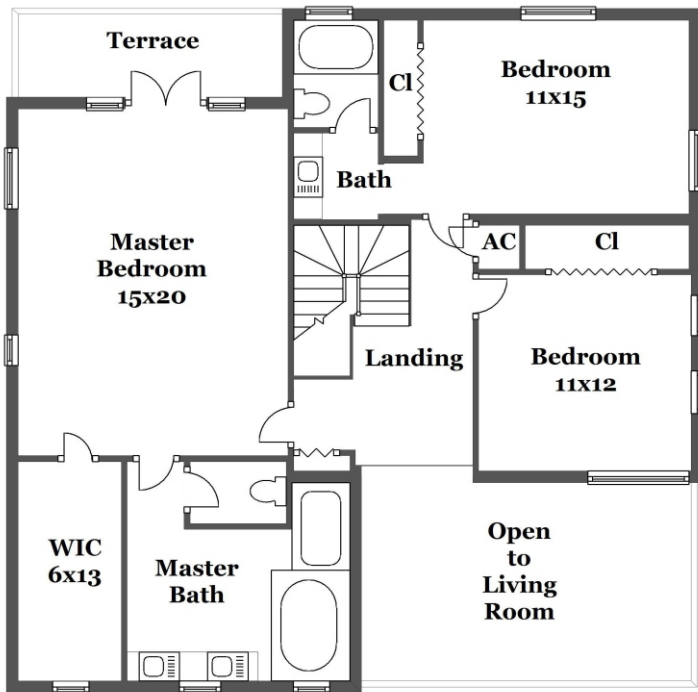

Property Type: Single Family | Bedrooms: 3 | Bathrooms: 2.5  
Square Feet: 3,338 | Year Built: 1989 | Lot Size: 6,247 sf

MLS Number: A10545914

main level

second level

Ashley Cusack, Senior Vice President  
EWM Realty International  
305.798.8685 mobile  
305.960.5330 office