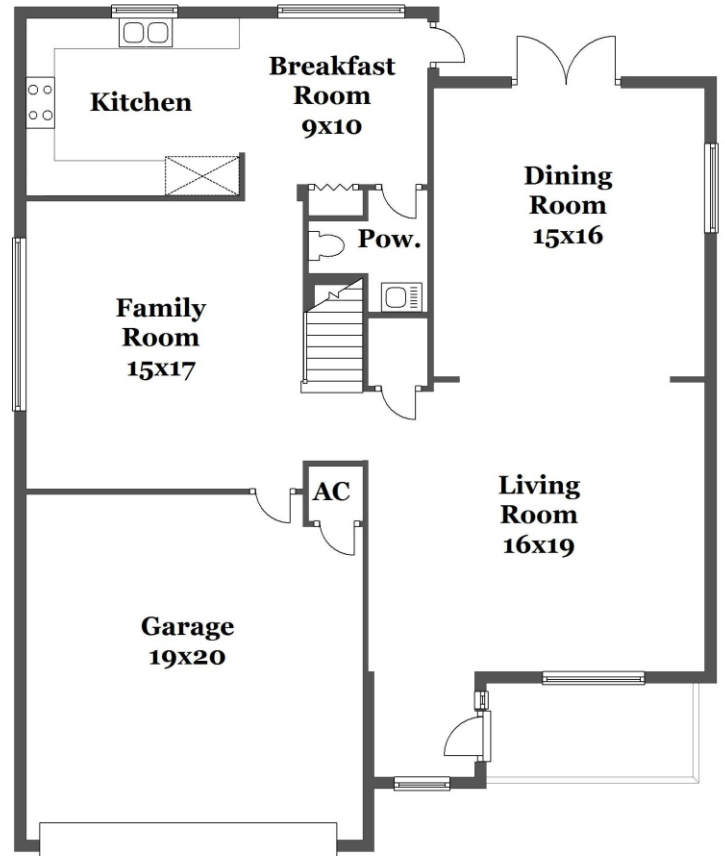

Property Type: Single Family | Bedrooms: 3 | Bathrooms: 2.5  
Square Feet: 3,338 | Year Built: 1989 | Lot Size: 6,247 sf

MLS Number: A10545914

main level

second level

Ashley Cusack, Senior Vice President  
EWM Realty International  
305.798.8685 mobile  
305.960.5330 office