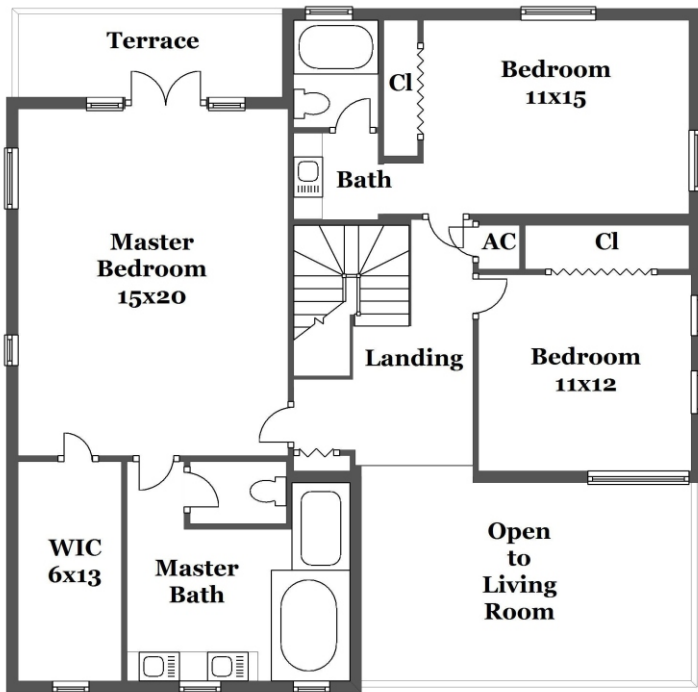

Property Type: Single Family | Bedrooms: 3 | Bathrooms: 2.5
Square Feet: 3,338 | Year Built: 1989 | Lot Size: 6,247 sf

MLS Number: A10545914

main level

second level

Ashley Cusack, Senior Vice President
EWM Realty International
305.798.8685 mobile
305.960.5330 office