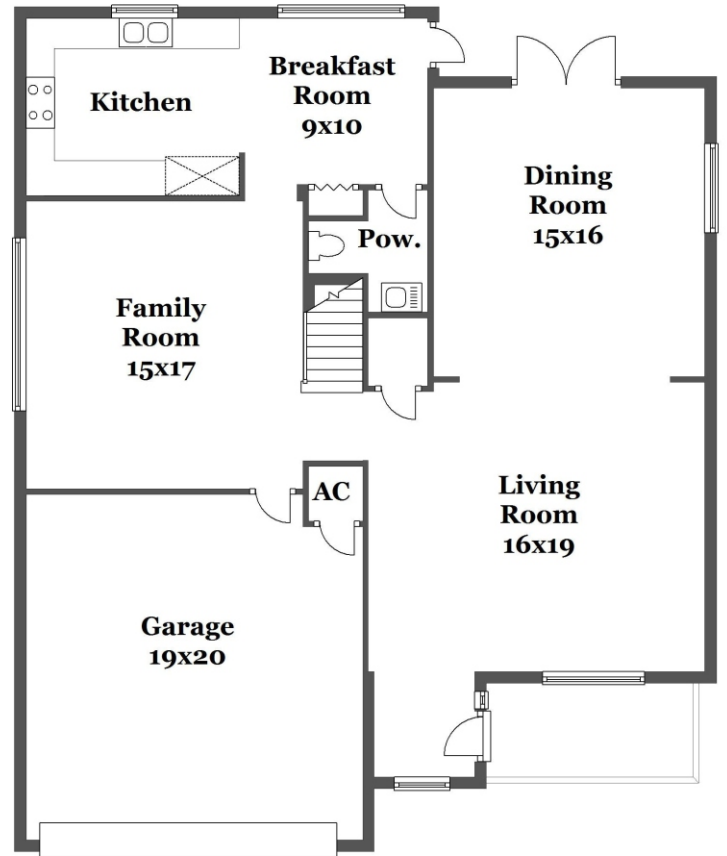

Property Type: Single Family | Bedrooms: 3 | Bathrooms: 2.5
Square Feet: 3,338 | Year Built: 1989 | Lot Size: 6,247 sf

MLS Number: A10545914

main level

second level

Ashley Cusack, Senior Vice President
EWM Realty International
305.798.8685 mobile
305.960.5330 office