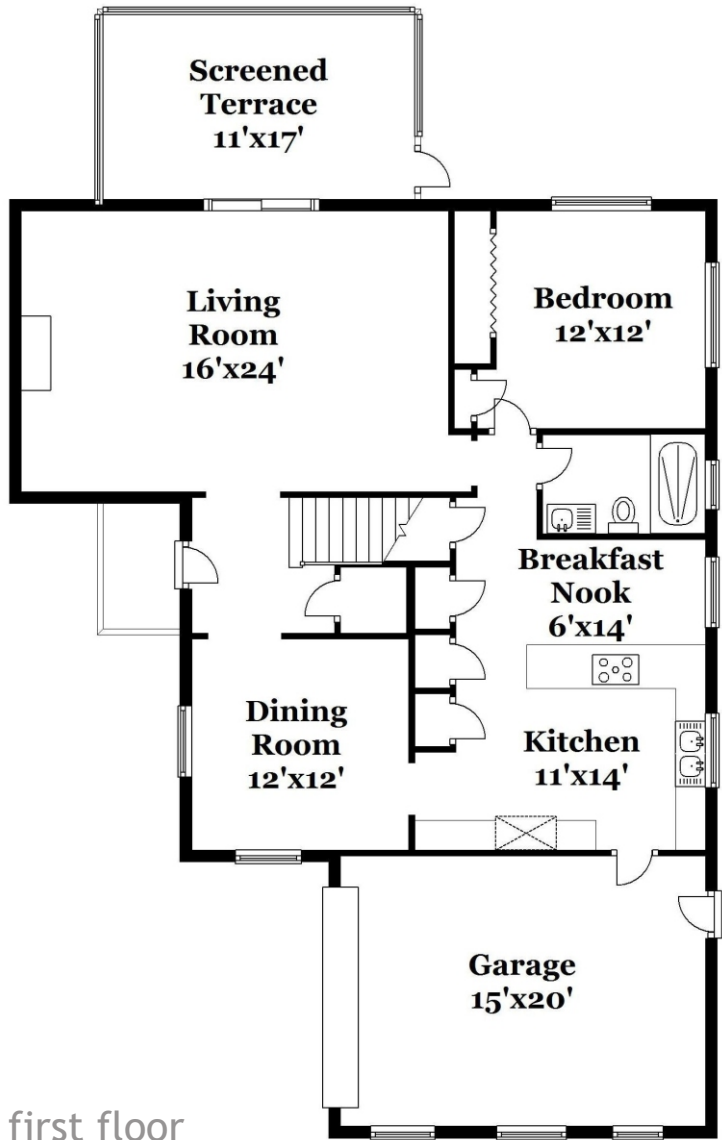

Property Type: Single Family | Bedrooms: 4 | Full Bath: 3
Square Feet: 2,374 | Year Built: 1968 | Lot Size: 5,000

MLS Number: A2200879

REAL ESTATE

Ashley Cusack, EWM Realtors
ashleycusack.com
305.798.8685 mobile
305.960.5330 office