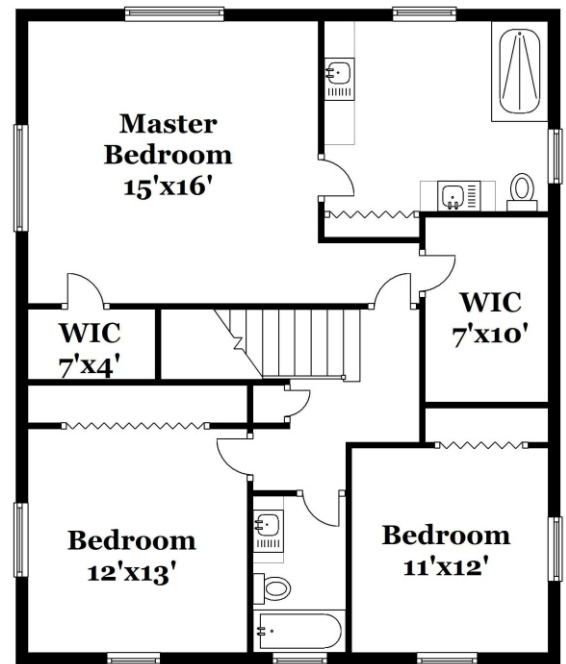

Property Type: Single Family | Bedrooms: 4 | Full Bath: 3
Square Feet: 2,374 | Year Built: 1968 | Lot Size: 5,000

MLS Number: A2200879

REAL ESTATE

Ashley Cusack, EWM Realtors
ashleycusack.com
305.798.8685 mobile
305.960.5330 office