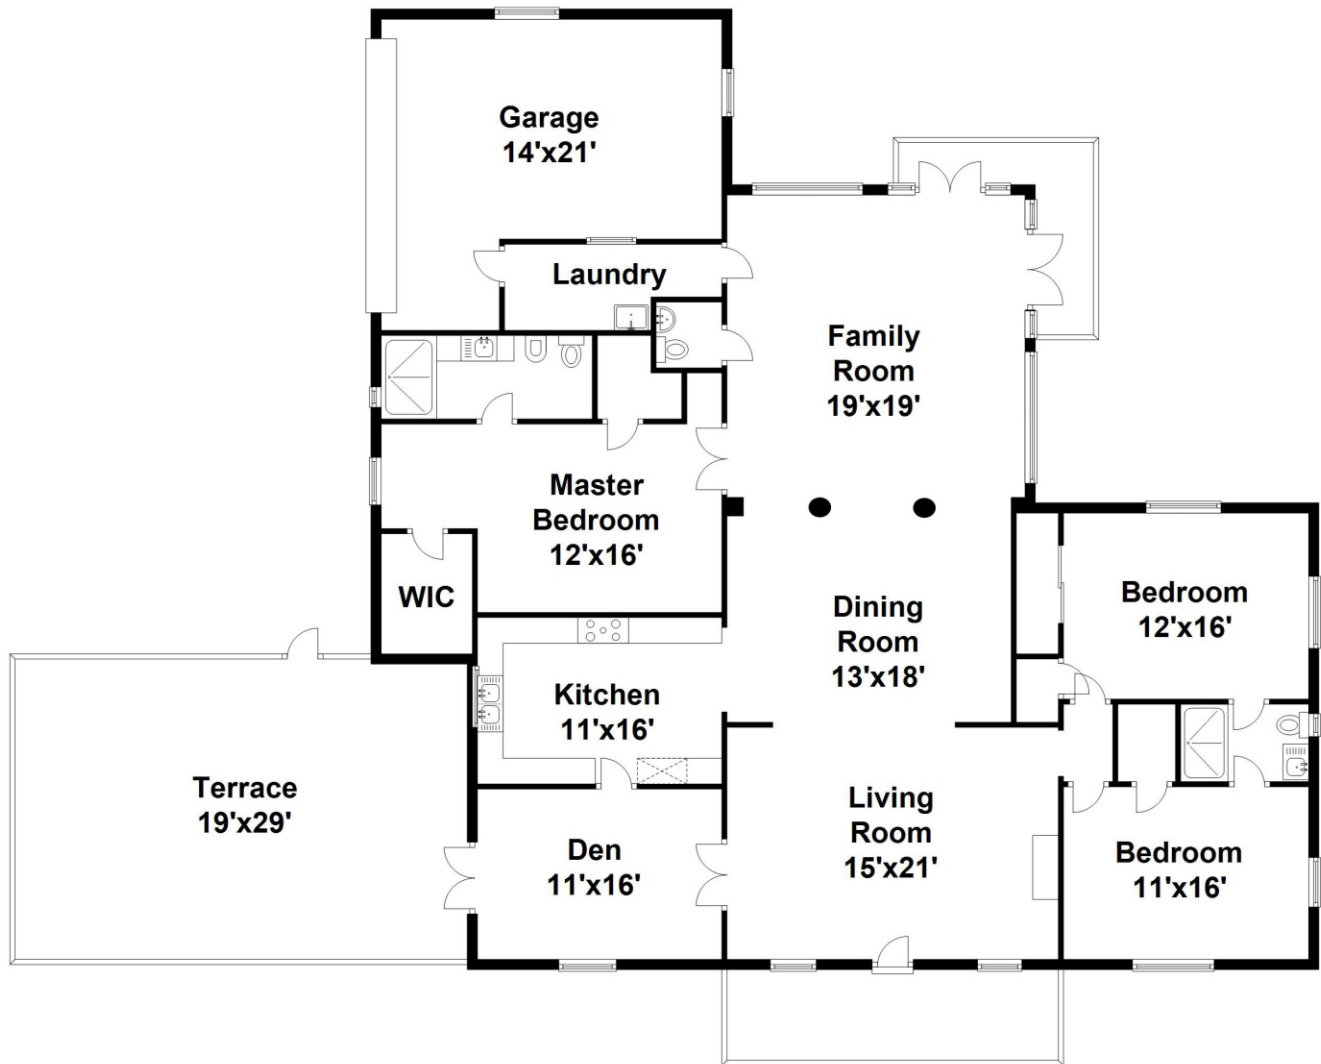

Property Type: Single Family | Bedrooms: 3 | Full Bath: 2 | Half Bath: 1 | MLS Number: A10513056
Square Feet: 2,618 (adj.) | Year Built: 1951 | Lot Size: 10,400

Ashley Cusack, Senior Vice President
EWM Realty International
305.798.8685 mobile
305.960.5330 office