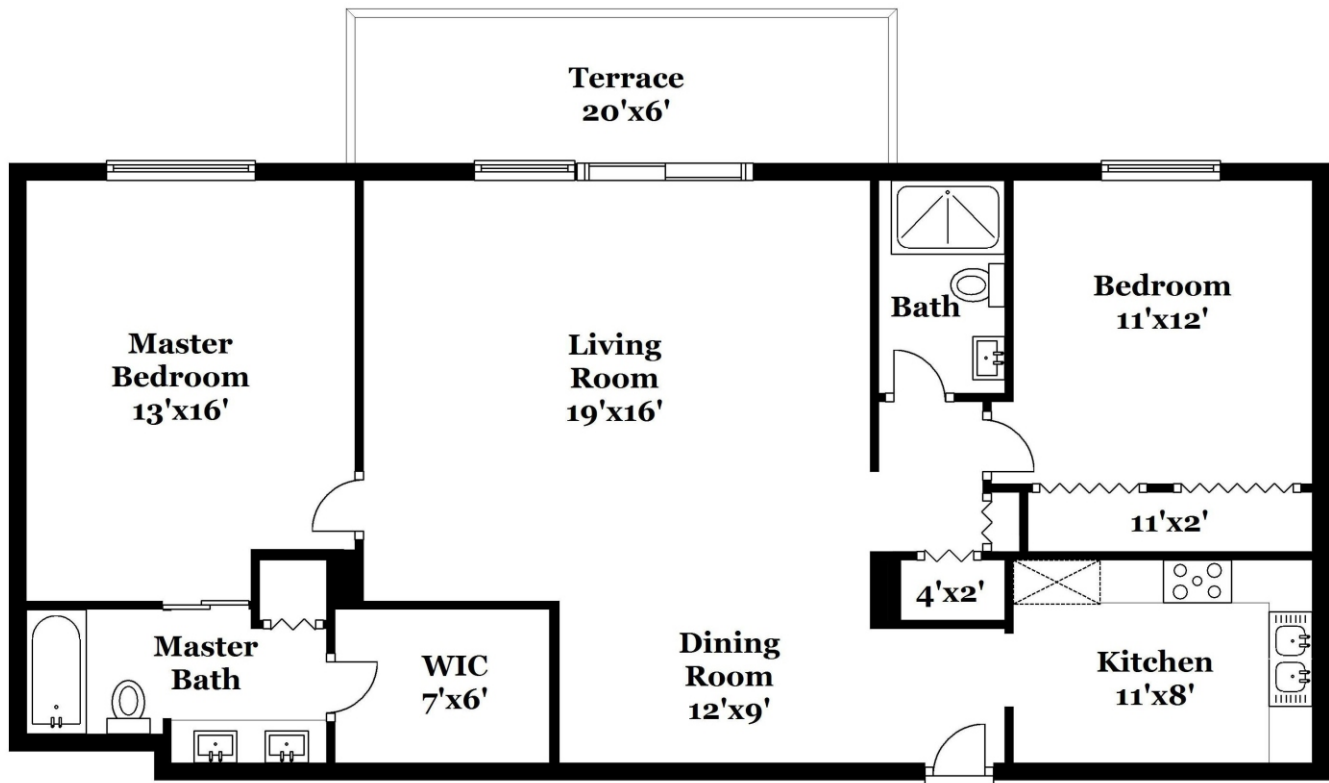

Property Type: Condominium | Bedrooms: 2 | Full Bath: 2
Square Feet: 1,094 | Year Built: 1965

MLS Number: A10015583

ASHLEY  CUSACK

REAL ESTATE

Ashley Cusack, EWM Realtors
ashleycusack.com
305.798.8685 mobile
305.960.5330 office