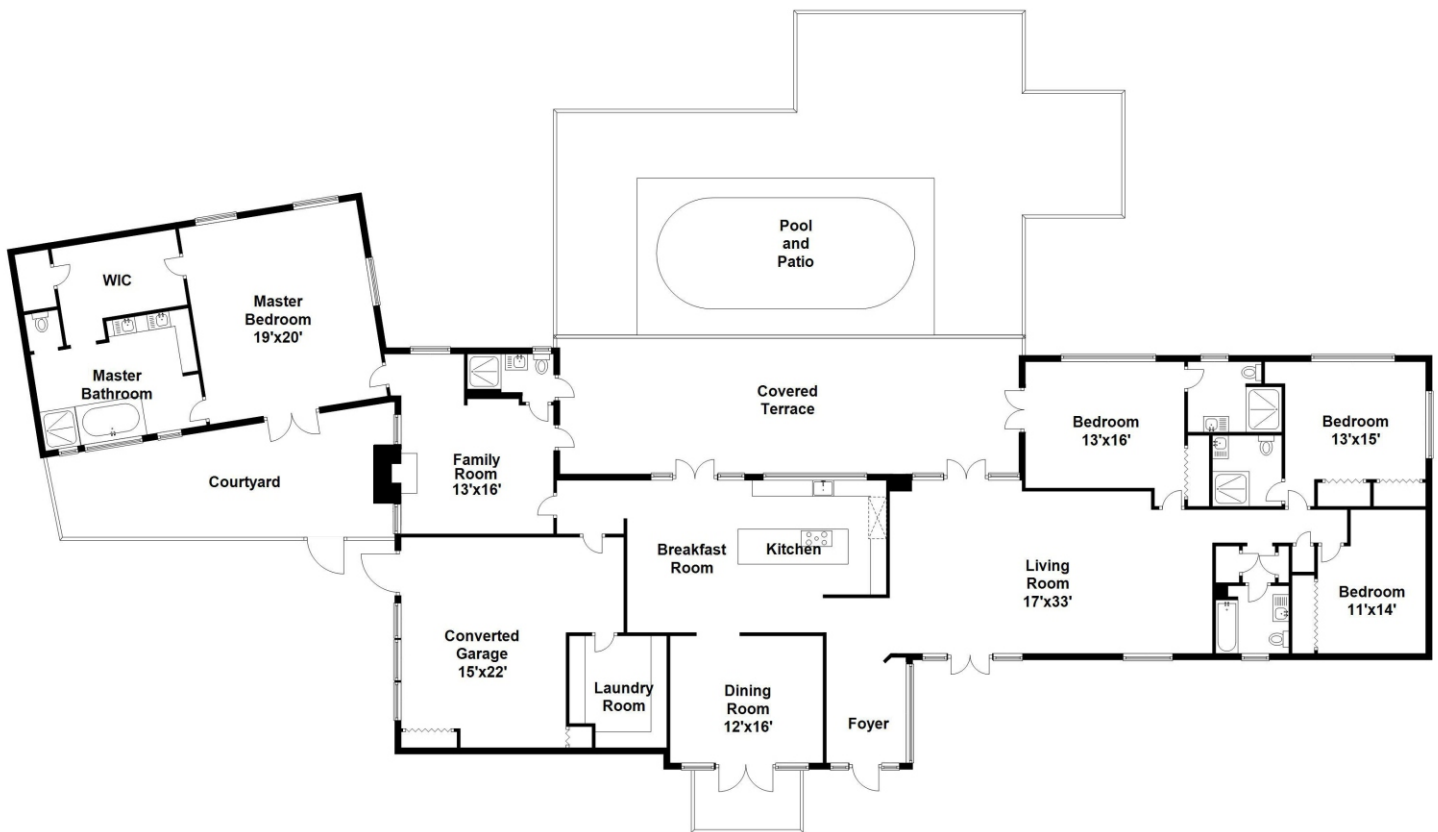

6225 SW 117 Terrace • Pinecrest • FL • 33156

Price: \$1,799,000

Property Type: Single Family | Bedrooms: 4 | Full Bath: 5
Square Feet: 4,547 | Year Built: 1957 | Lot Size: 39,204

MLS Number: A10250948

ASHLEY  CUSACK