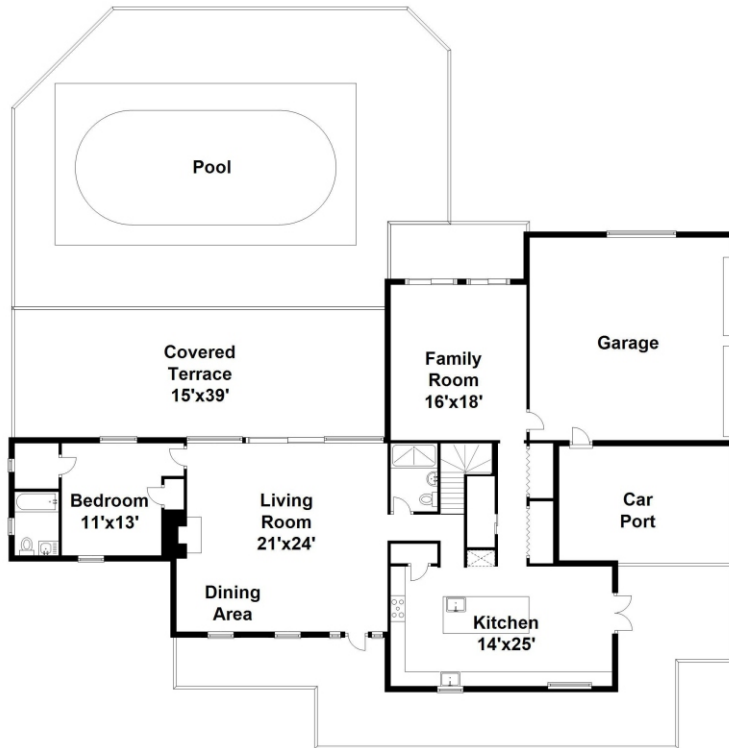

Property Type: Single Family | Bedrooms: 4 | Bathrooms: 4
Square Feet: 4,157 | Year Built: 1952 | Lot Size: 34,125

MLS Number: A10438033

second floor

first floor

Ashley Cusack, Senior Vice President
EWM Realty International
305.798.8685 mobile
305.960.5330 office