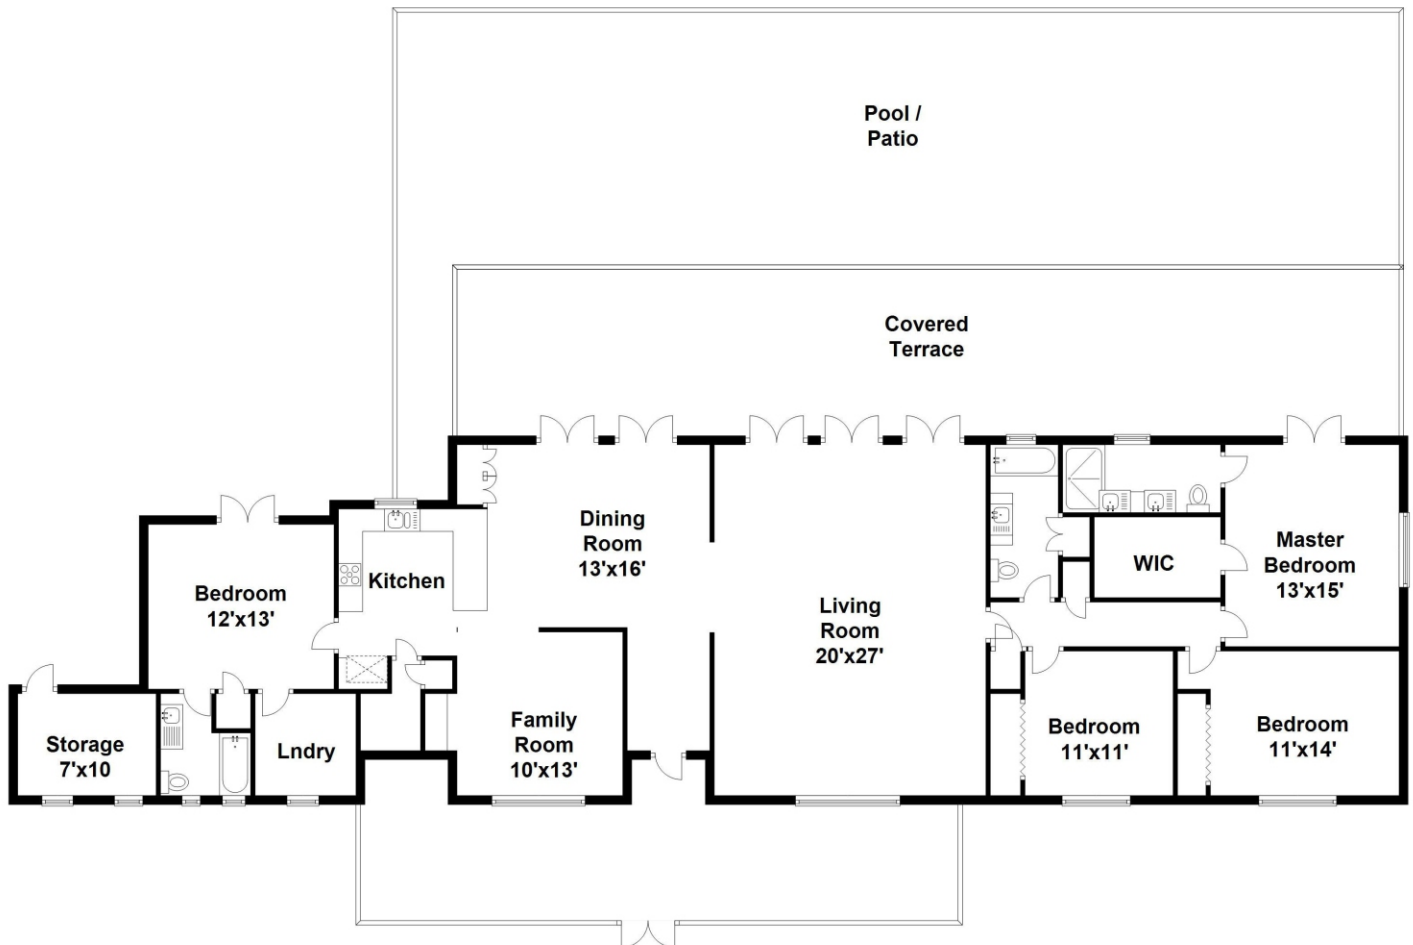

5845 SW 99 Terrace • Pinecrest • FL • 33156

Price: \$1,164,000

Property Type: Single Family | Bedrooms: 4 | Full Bath: 3
Square Feet: 3,028 | Year Built: 1956 | Lot Size: 14,985

MLS Number: A10295728

ASHLEY  CUSACK