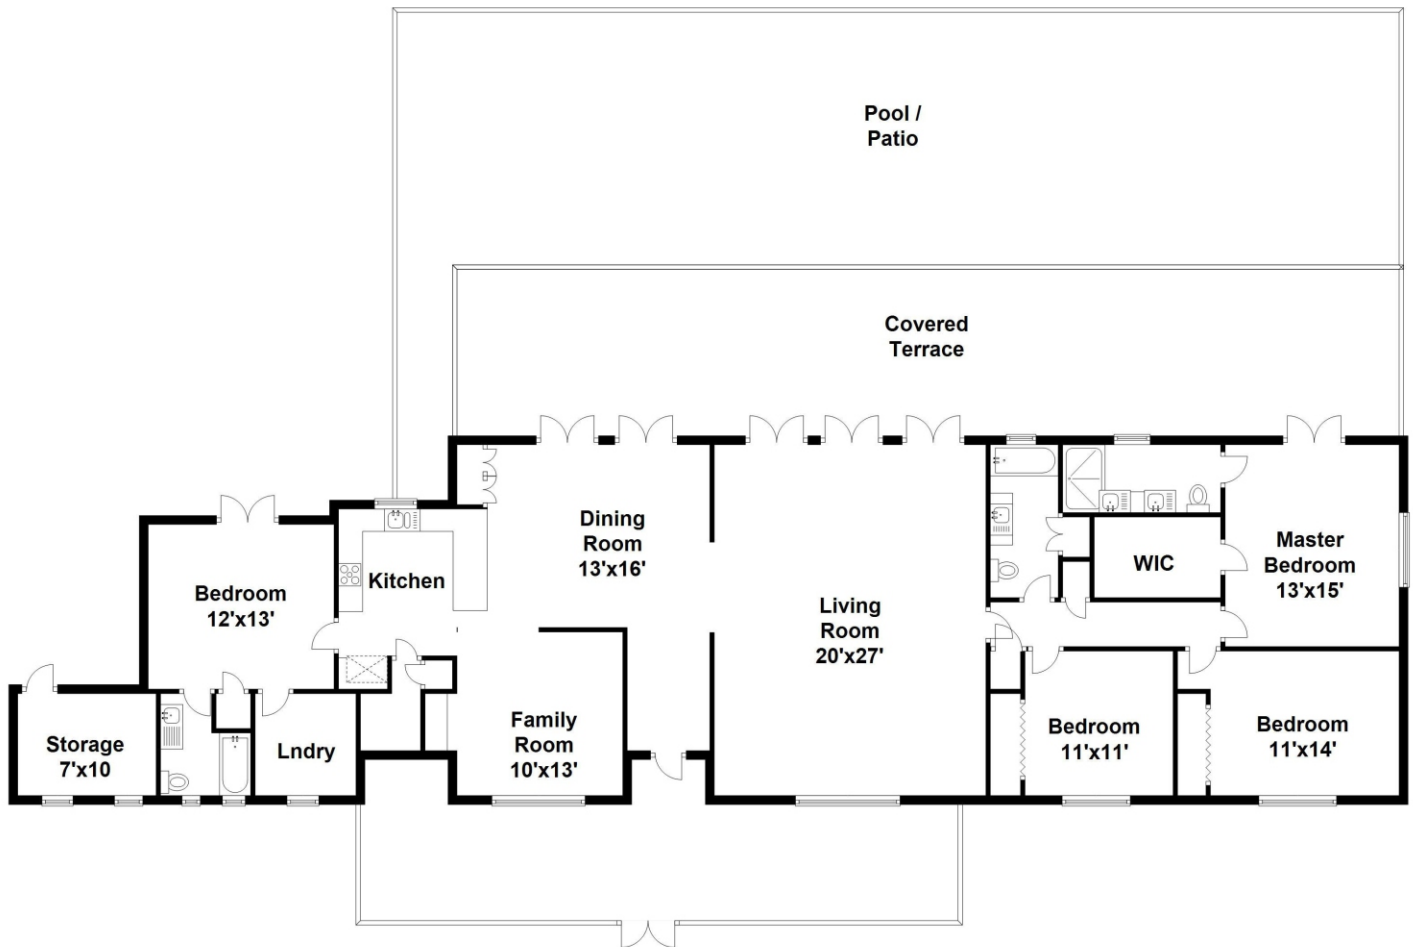

5845 SW 99 Terrace • Pinecrest • FL • 33156

Price: \$1,199,000

Property Type: Single Family | Bedrooms: 4 | Full Bath: 3  
Square Feet: 3,028 | Year Built: 1956 | Lot Size: 14,985

MLS Number: A10295728

ASHLEY  CUSACK