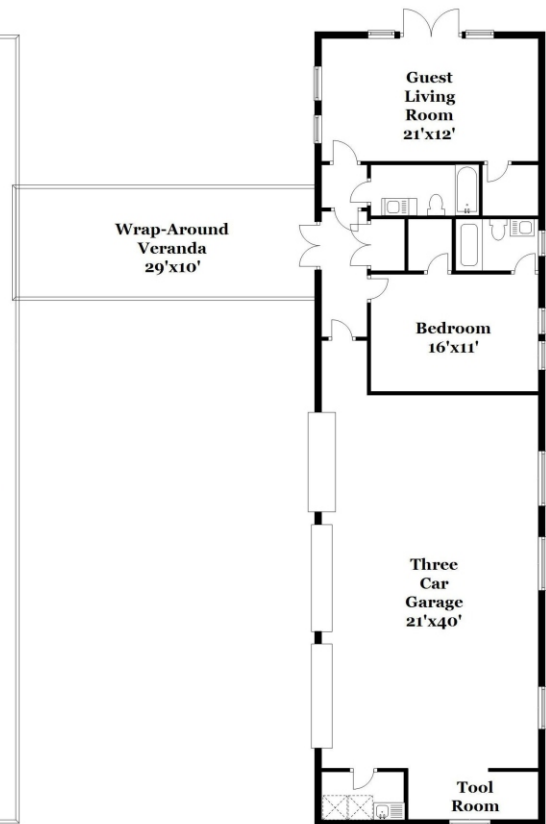

Property Type: Single Family | Bedrooms: 5 | Full Bath: 5 | Half Bath: 1
Square Feet: 8,149 | Year Built: 2005 | Lot Size: 50,355

MLS Number: A10211013

main level

Ashley Cusack, EWM Realtors
ashleycusack.com
305.798.8685 mobile
305.960.5330 office