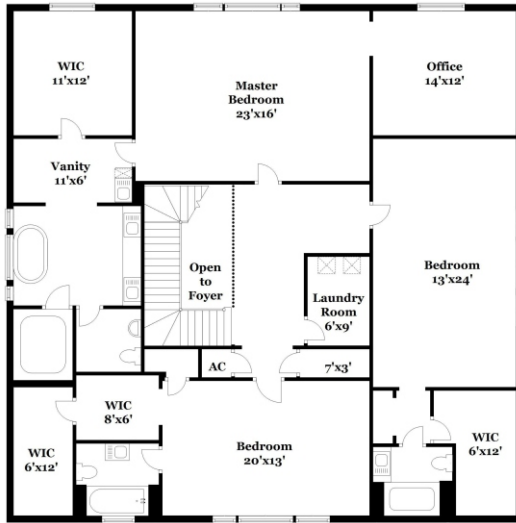

Property Type: Single Family | Bedrooms: 5 | Full Bath: 5 | Half Bath: 1
Square Feet: 8,149 | Year Built: 2005 | Lot Size: 50,355

MLS Number: A10211013

main level

Ashley Cusack, EWM Realtors
ashleycusack.com
305.798.8685 mobile
305.960.5330 office