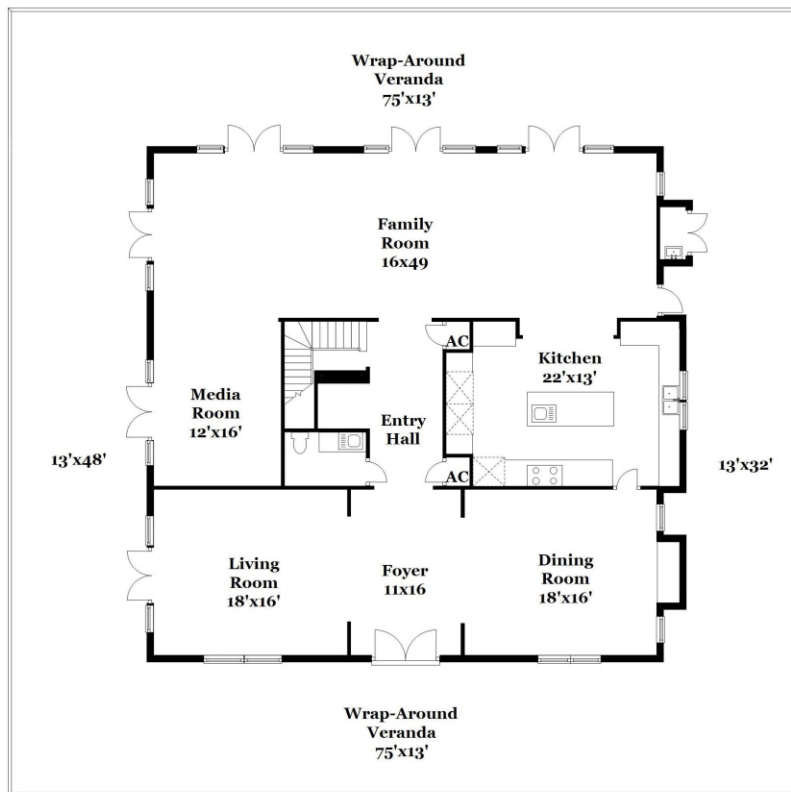

Property Type: Single Family | Bedrooms: 5 | Full Bath: 5 | Half Bath: 1
Square Feet: 8,149 | Year Built: 2005 | Lot Size: 50,355

MLS Number: A10211013

main level

Ashley Cusack, EWM Realtors
ashleycusack.com
305.798.8685 mobile
305.960.5330 office