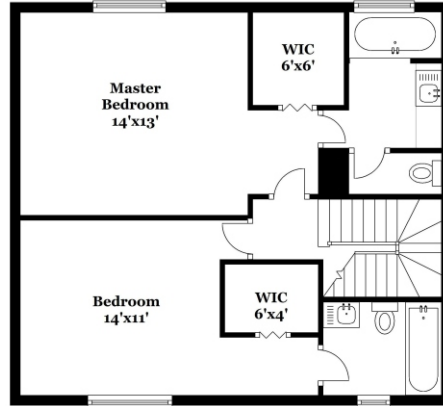

Property Type: Townhouse | Bedrooms: 2 | Full Bath: 2 | Half Bath: 1
Square Feet: 1,460 | Year Built: 1986 | Lot Size: 2,352

MLS Number: A10069293

second floor

first floor

Ashley Cusack, EWM Realtors
ashleycusack.com
305.798.8685 mobile
305.960.5330 office