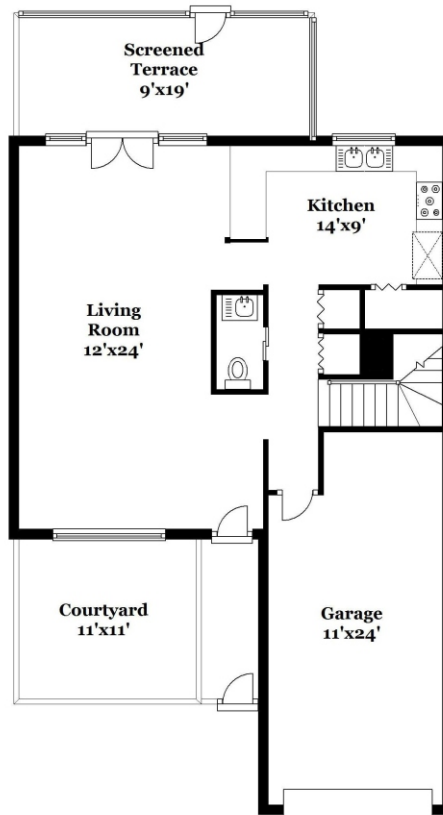

Property Type: Townhouse | Bedrooms: 2 | Full Bath: 2 | Half Bath: 1
Square Feet: 1,460 | Year Built: 1986 | Lot Size: 2,352

MLS Number: A10069293

second floor

first floor

Ashley Cusack, EWM Realtors
ashleycusack.com
305.798.8685 mobile
305.960.5330 office