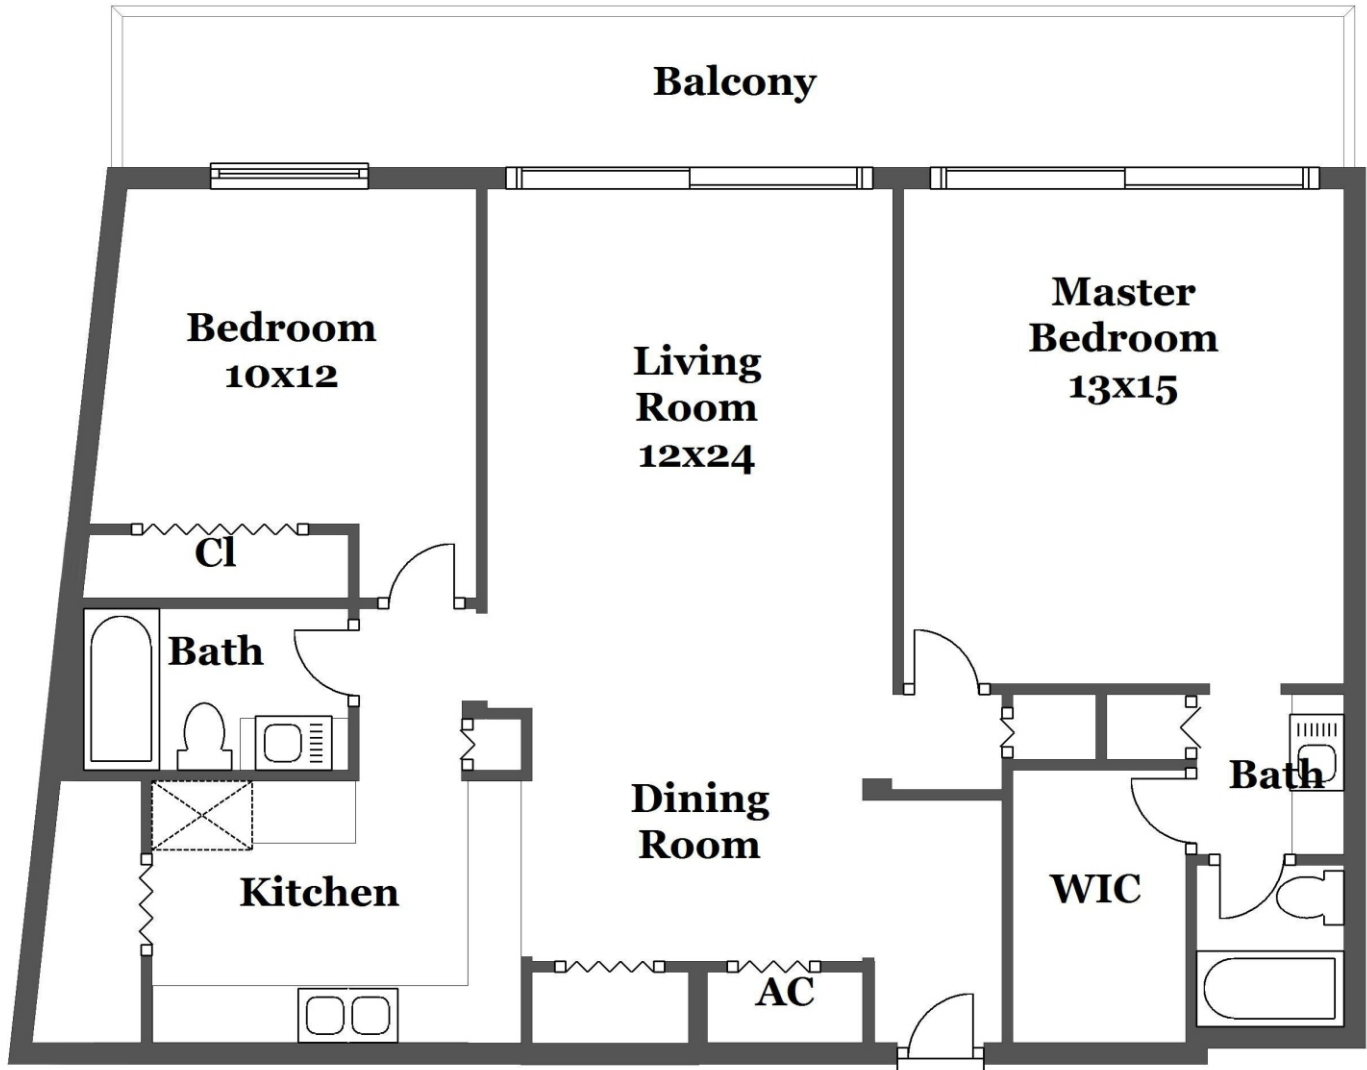

Property Type: Condo | Bedrooms: 2 | Bathrooms: 2
Square Feet: 1,024 | Year Built: 1980

MLS Number: A1910155

EXCLUSIVE AFFILIATE OF
CHRISTIE'S
INTERNATIONAL REAL ESTATE

EWM Realty
INTERNATIONAL

ASHLEY  CUSACK