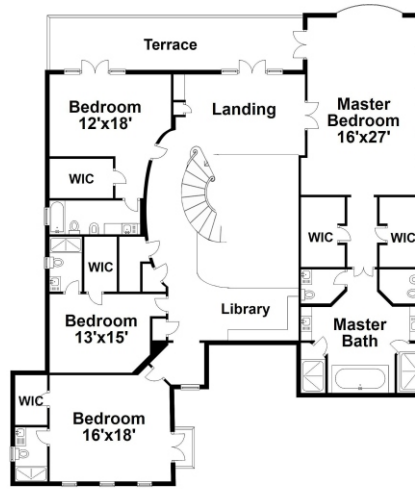

Property Type: Single Family | Bedrooms: 6 | Bath: 7 | Half Bath: 1
Square Feet: 6,524 adj. | Year Built: 2002 | Lot Size: 34,456

MLS Number: A10611178

second floor

first floor

Ashley Cusack, Senior Vice President
EWM Realty International
305.798.8685 mobile
305.960.5330 office