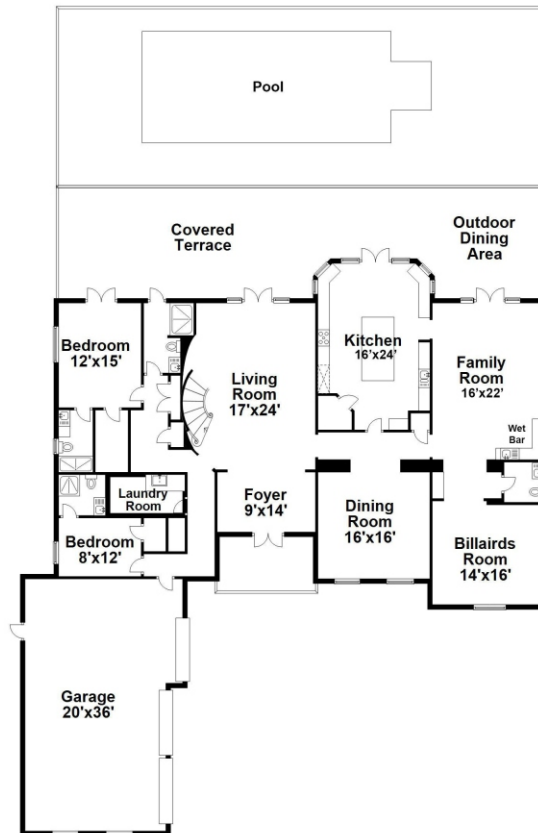

Property Type: Single Family | Bedrooms: 6 | Bath: 7 | Half Bath: 1
Square Feet: 6,524 adj. | Year Built: 2002 | Lot Size: 34,456

MLS Number: A10611178

second floor

first floor

Ashley Cusack, Senior Vice President
EWM Realty International
305.798.8685 mobile
305.960.5330 office