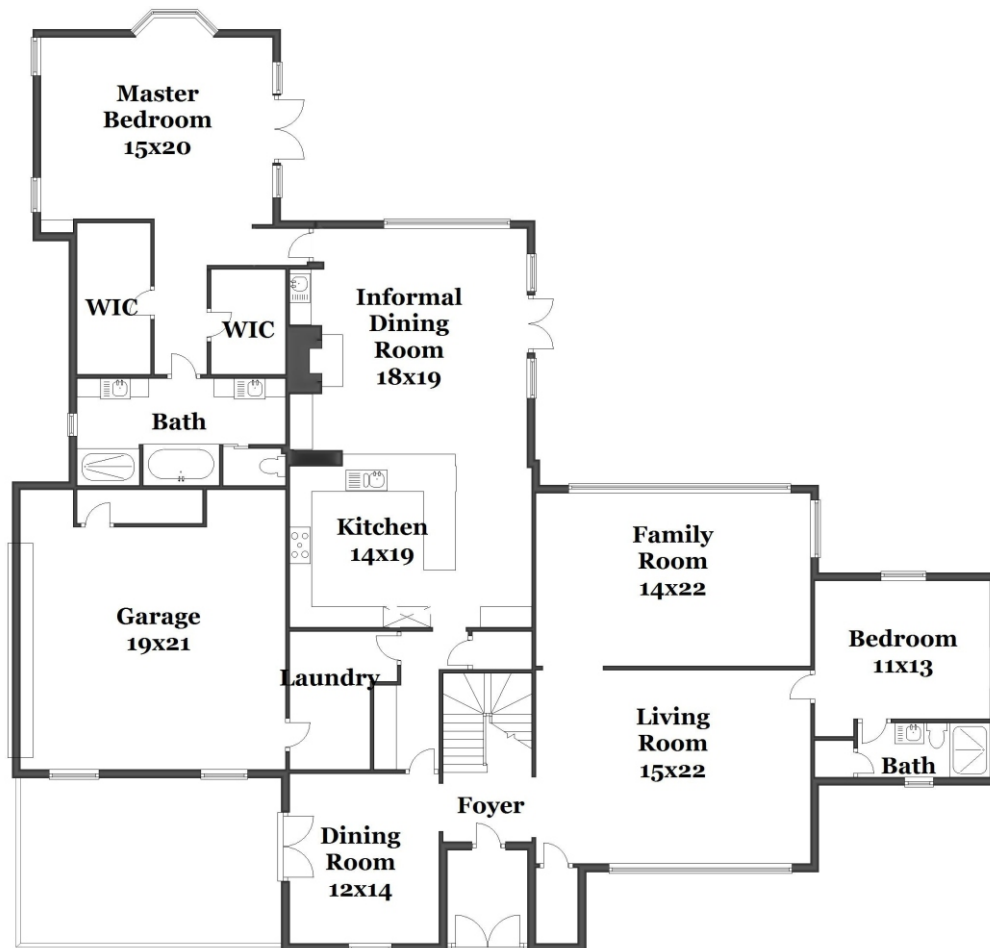

Property Type: Single Family | Bedrooms: 4 | Full Bath: 4
Square Feet: 4,177 | Year Built: 1951 | Lot Size: 16,144

MLS Number: A1966293

main level

second level

EXCLUSIVE AFFILIATE OF
CHRISTIE'S
INTERNATIONAL REAL ESTATE