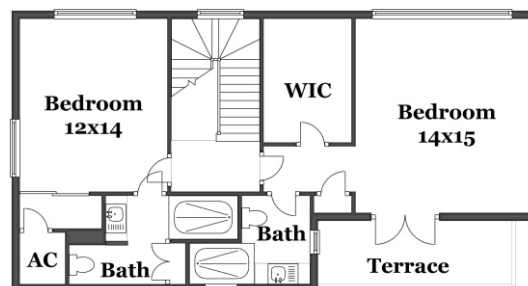

Property Type: Single Family | Bedrooms: 4 | Full Bath: 4
Square Feet: 4,177 | Year Built: 1951 | Lot Size: 16,144

MLS Number: A1966293

main level

second level

EXCLUSIVE AFFILIATE OF
CHRISTIE'S
INTERNATIONAL REAL ESTATE