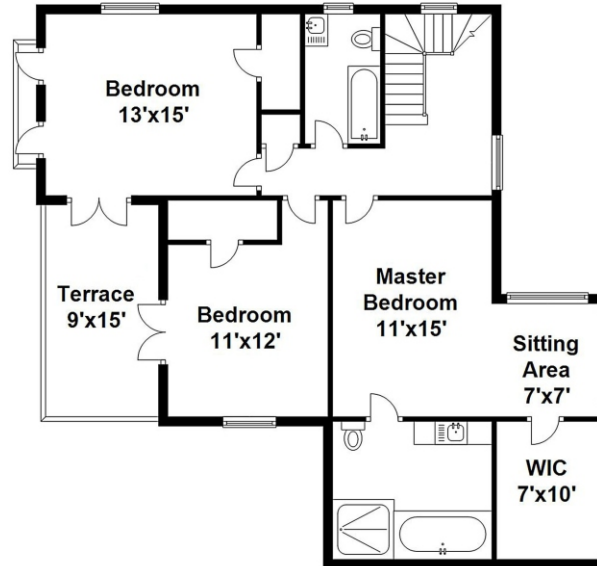

Property Type: Single Family | Bedrooms: 3 | Full Bath: 2 | Half Bath: 1
Square Feet: 2,411 | Year Built: 1928 | Lot Size: 5,000

MLS Number: A10282249

second floor

first floor

Ashley Cusack, Sr. Vice President
EWM Realtors
305.798.8685 mobile
305.960.5330 office