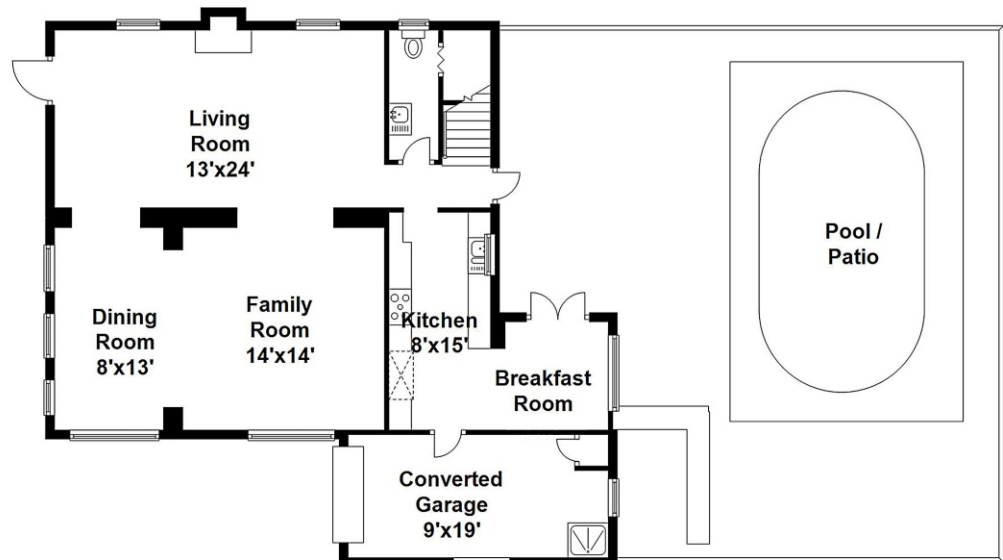

Property Type: Single Family | Bedrooms: 3 | Full Bath: 2 | Half Bath: 1
Square Feet: 2,411 | Year Built: 1928 | Lot Size: 5,000

MLS Number: A10282249

second floor

first floor

Ashley Cusack, Sr. Vice President
EWM Realtors
305.798.8685 mobile
305.960.5330 office