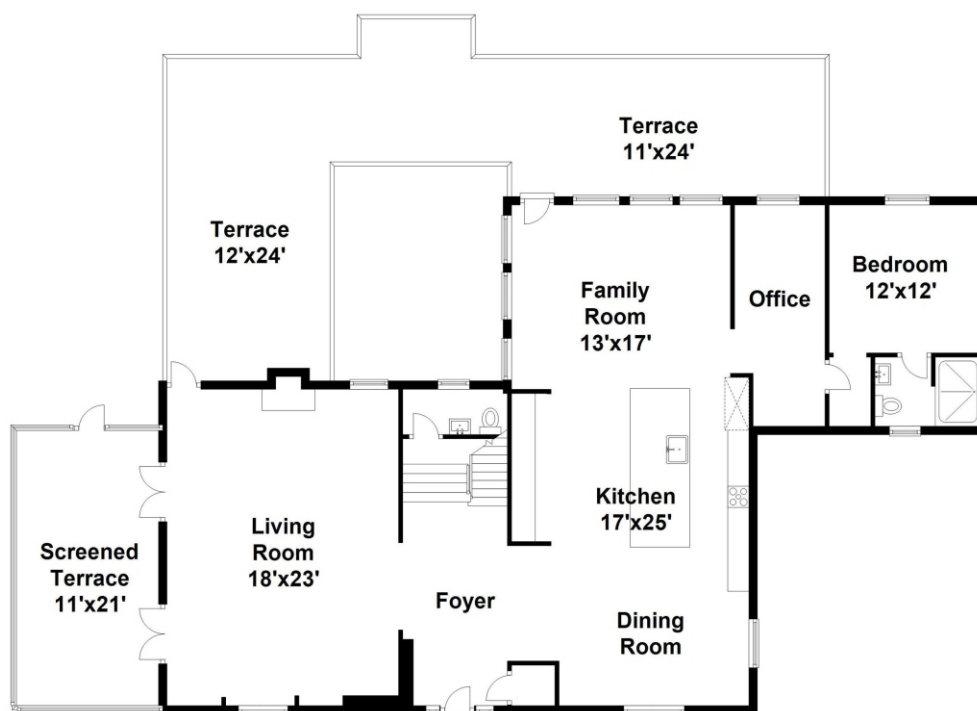

Property Type: Single Family | Bedrooms: 5 | Full Bath: 4 | Half Bath: 1
Square Feet: 4,174 | Year Built: 1935 | Lot Size: 33,948

MLS Number: A10416881

second floor

first floor

Ashley Cusack, Senior Vice President
EWM Realty International
305.798.8685 mobile
305.960.5330 office