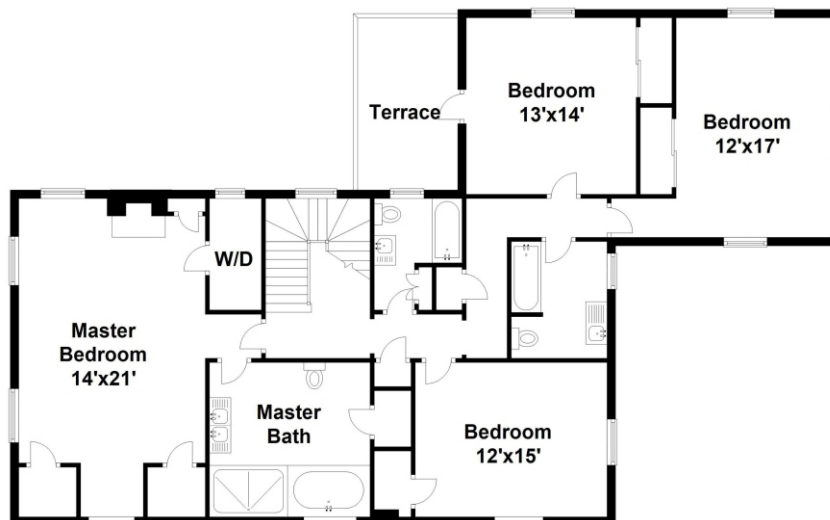

Property Type: Single Family | Bedrooms: 5 | Full Bath: 4 | Half Bath: 1
Square Feet: 4,174 | Year Built: 1935 | Lot Size: 33,948

MLS Number: A10416881

second floor

first floor

Ashley Cusack, Senior Vice President
EWM Realty International
305.798.8685 mobile
305.960.5330 office