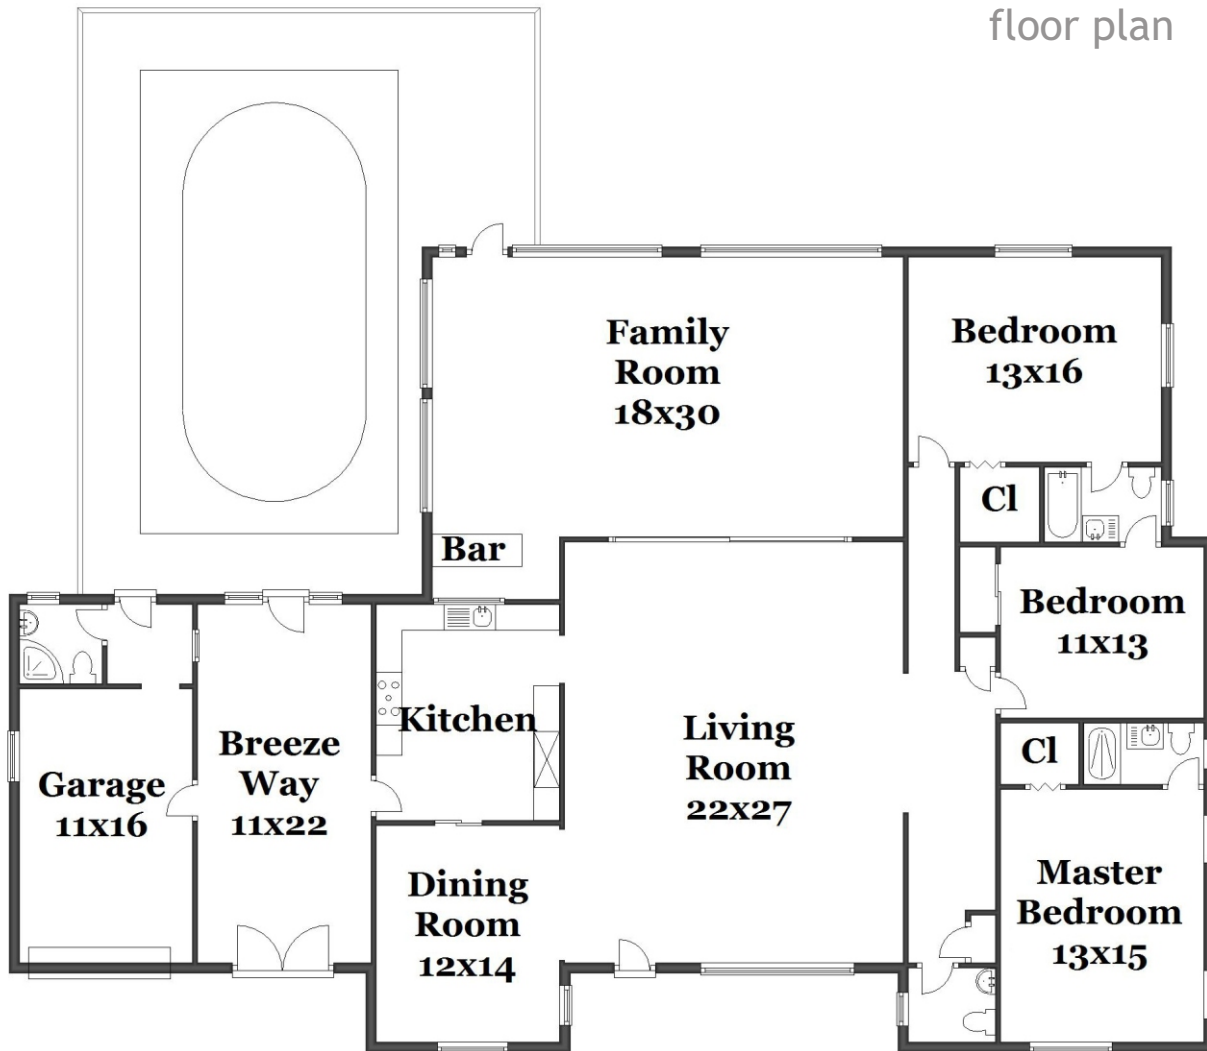

Property Type: Single Family | Bedrooms: 3 | Full Bath: 3 | Half Bath: 1  
Square Feet: 2,745 | Year Built: 1950 | Lot Size: 10,000

MLS Number: A2022718

floor plan

EXCLUSIVE AFFILIATE OF  
**CHRISTIE'S**  
INTERNATIONAL REAL ESTATE