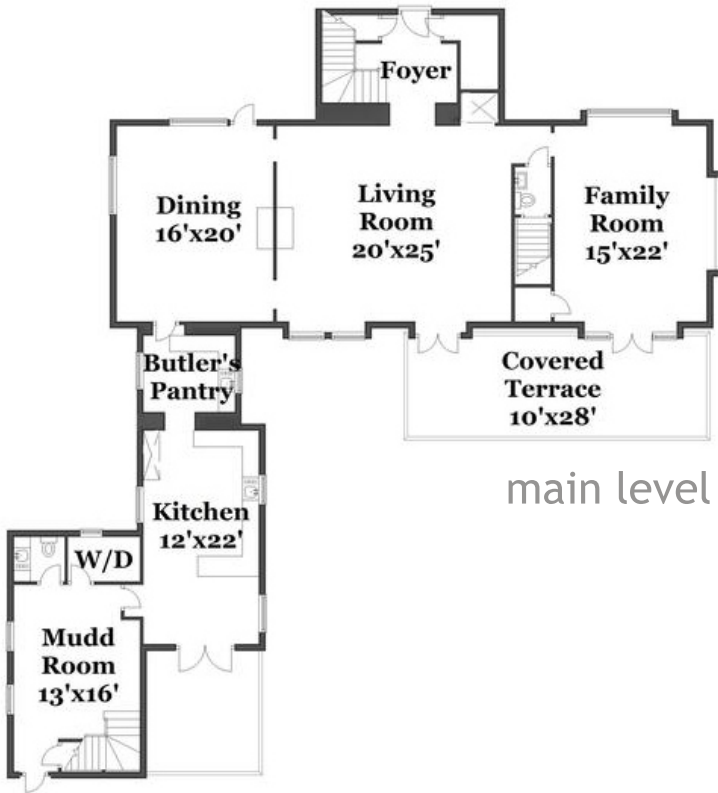

Property Type: Single Family | Bedrooms: 5 | Full Bath: 4 | Half Bath: 2
Square Feet: 5,694 | Year Built: 1912 | Lot Size: 49,210

MLS Number: A10405089

Ashley Cusack, Senior Vice President
EWM Realty International
305.798.8685 mobile
305.960.5330 office