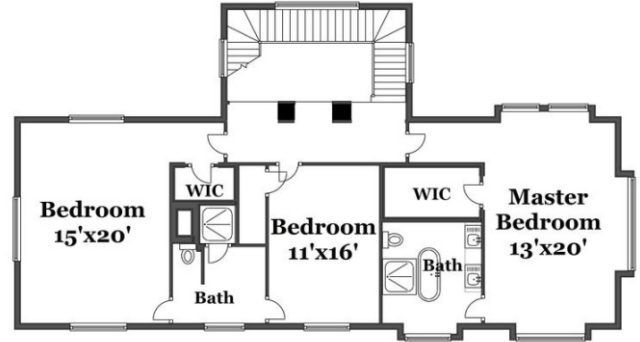

Property Type: Single Family | Bedrooms: 5 | Full Bath: 4 | Half Bath: 2
Square Feet: 5,694 | Year Built: 1912 | Lot Size: 49,210

MLS Number: A10405089

Ashley Cusack, Senior Vice President
EWM Realty International
305.798.8685 mobile
305.960.5330 office