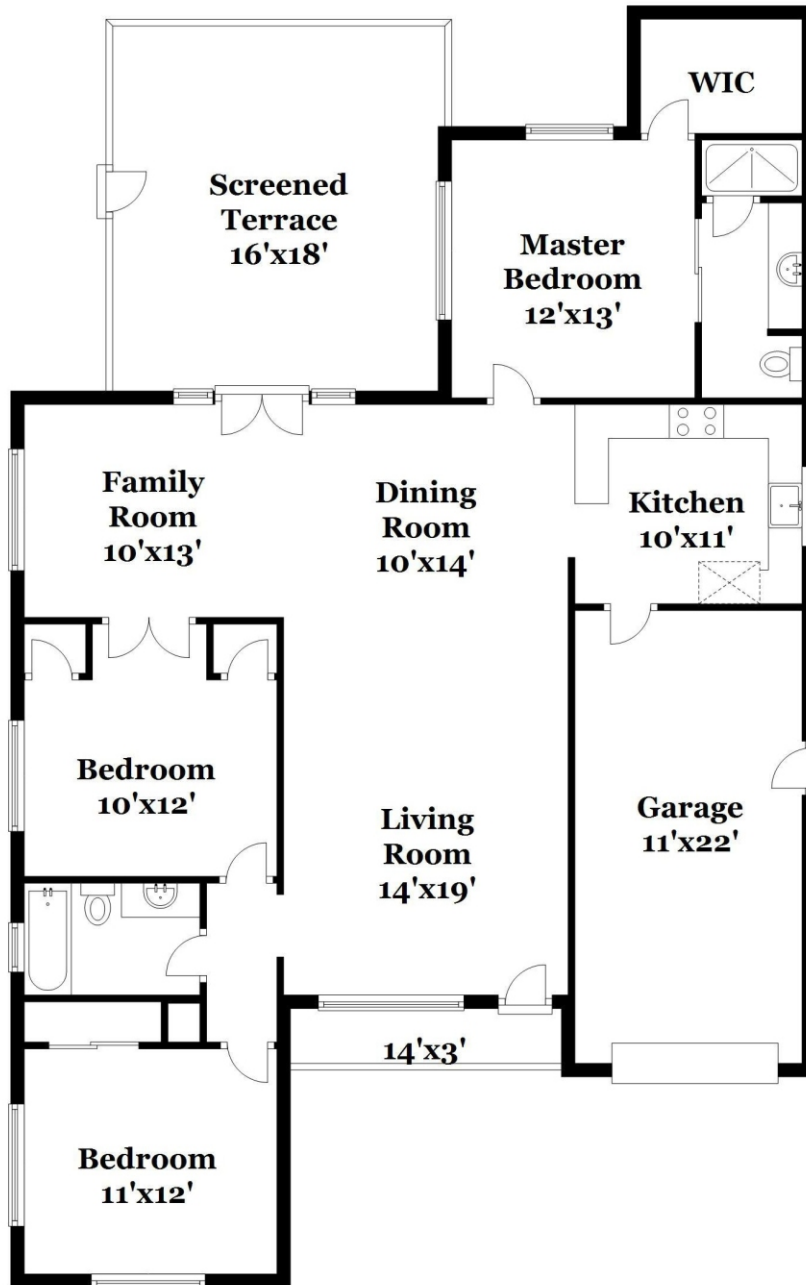

Property Type: Single Family | Bedrooms: 3 | Bathrooms: 2
Square Feet: 1,655 | Year Built: 1957 | Lot Size: 5,000

MLS Number: A10123880

Ashley Cusack, EWM Realtors
ashleycusack.com
305.798.8685 mobile
305.960.5330 office