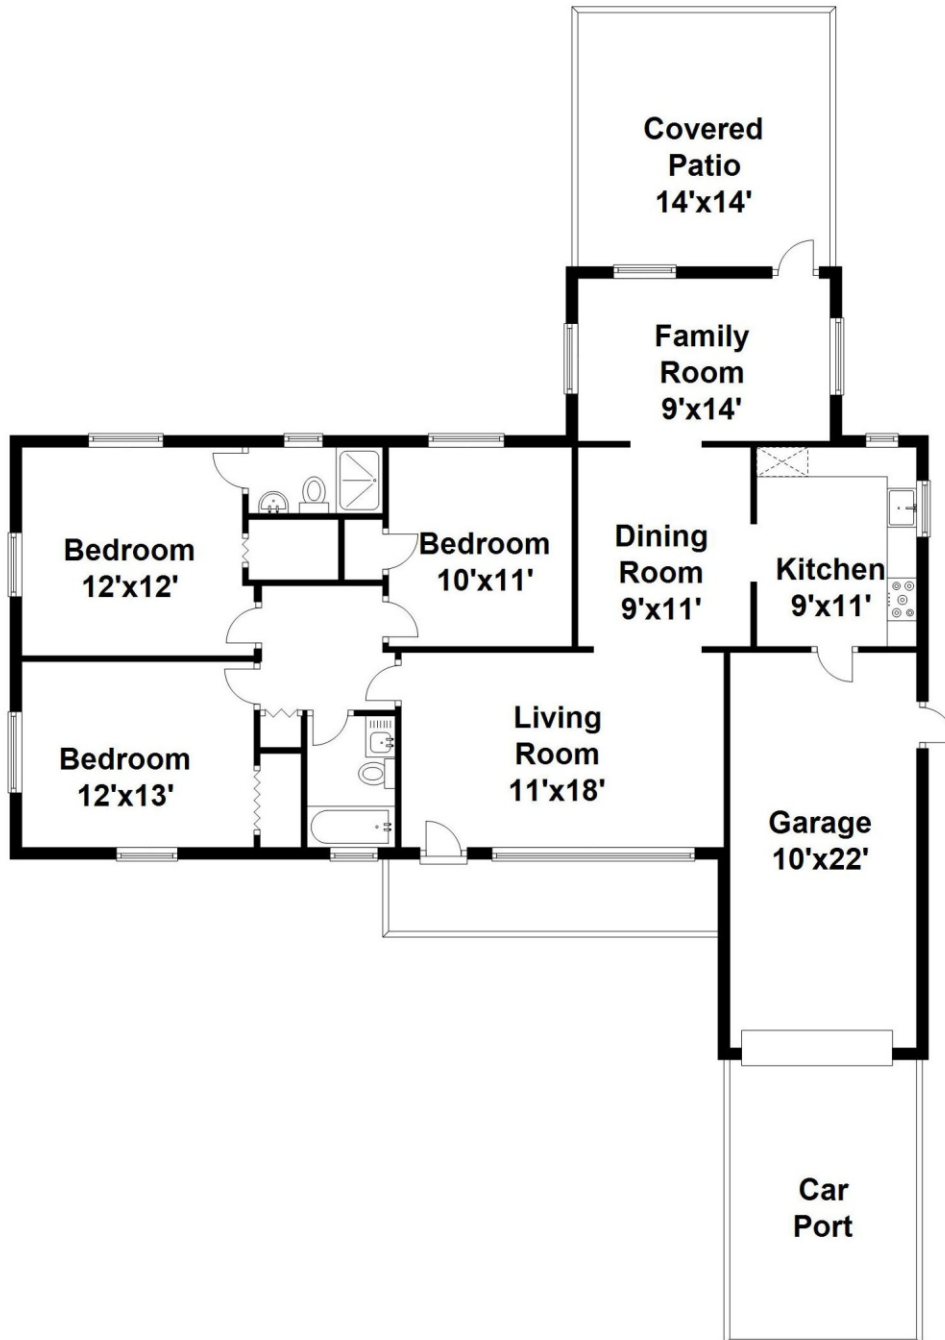

Property Type: Single Family | Bedrooms: 3 | Full Bath: 2
Square Feet: 1,517 | Year Built: 1946 | Lot Size: 7,000

MLS Number: A10296691

ASHLEY  CUSACK

Ashley Cusack, Senior Vice President
EWM Realty International
305.798.8685 mobile
305.960.5330 office