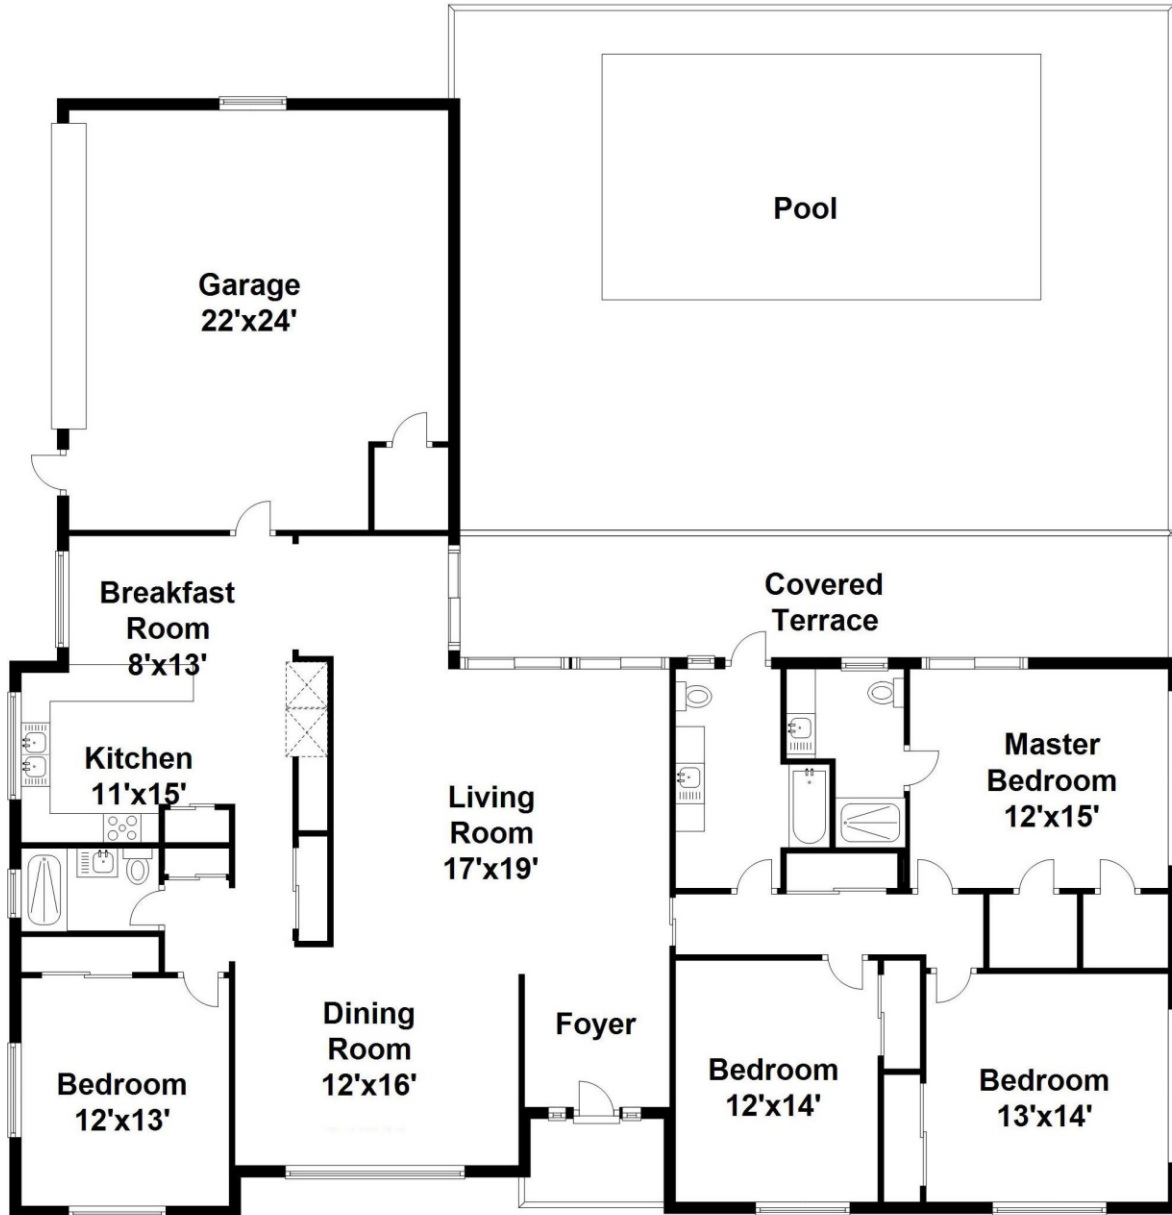

Property Type: Single Family | Bedrooms: 4 | Full Bath: 3 | Half Bath: 1 | MLS Number: A10364504
Square Feet: 2,764 | Year Built: 1957 | Lot Size: 11,000

Ashley Cusack, Senior Vice President
EWM Realty International
305.798.8685 mobile
305.960.5330 office