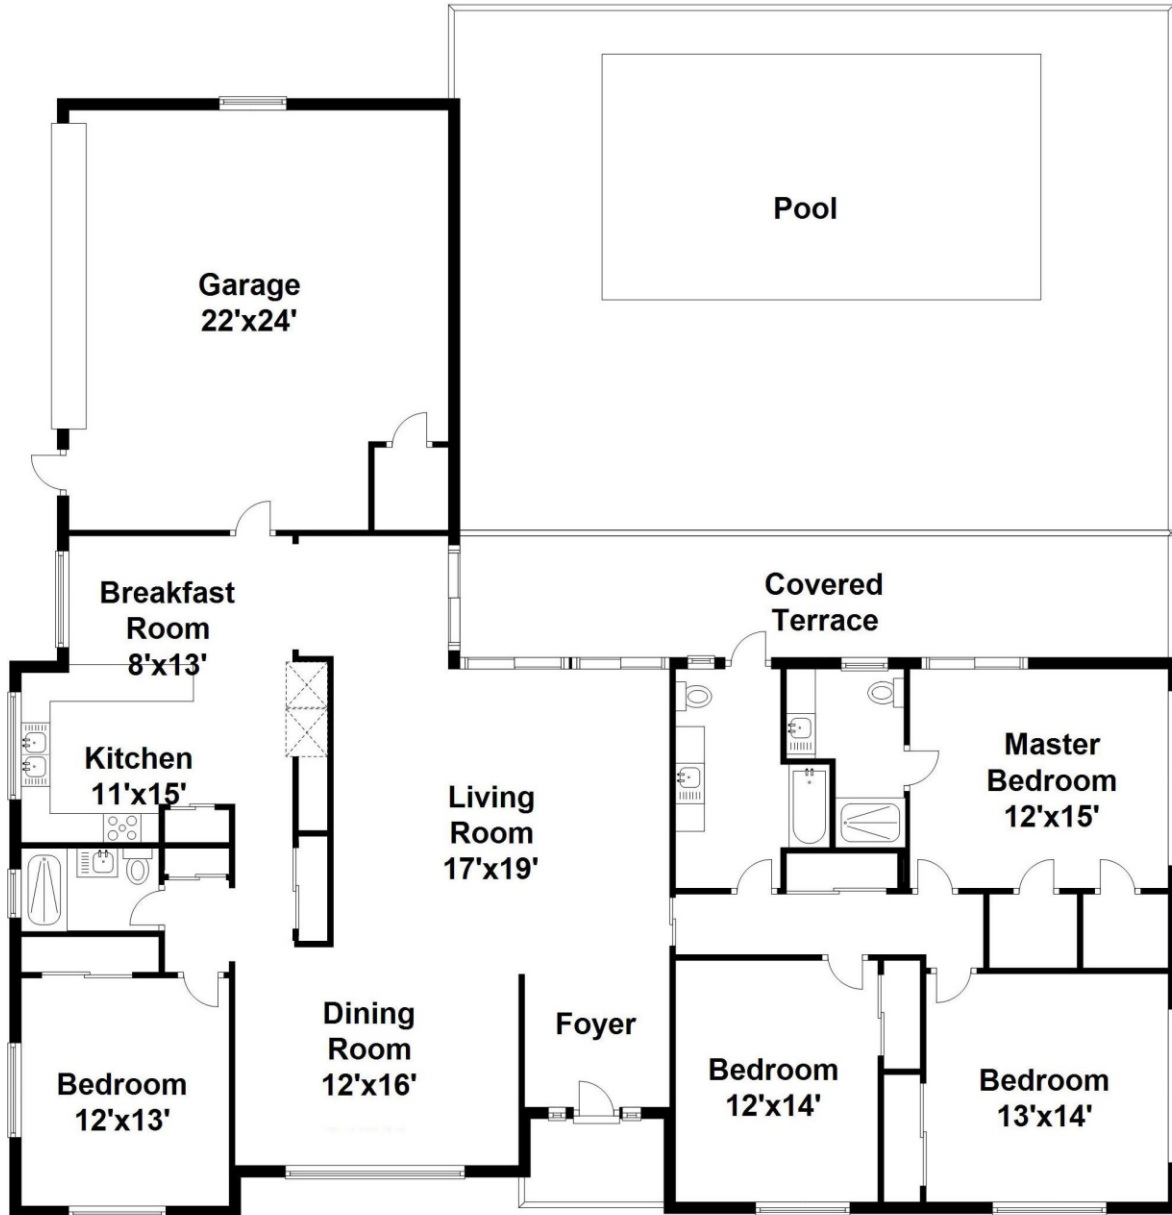

Property Type: Single Family | Bedrooms: 4 | Full Bath: 3 | Half Bath: 1 | MLS Number: A10364504  
Square Feet: 2,764 | Year Built: 1957 | Lot Size: 11,000

Ashley Cusack, Senior Vice President  
EWM Realty International  
305.798.8685 mobile  
305.960.5330 office