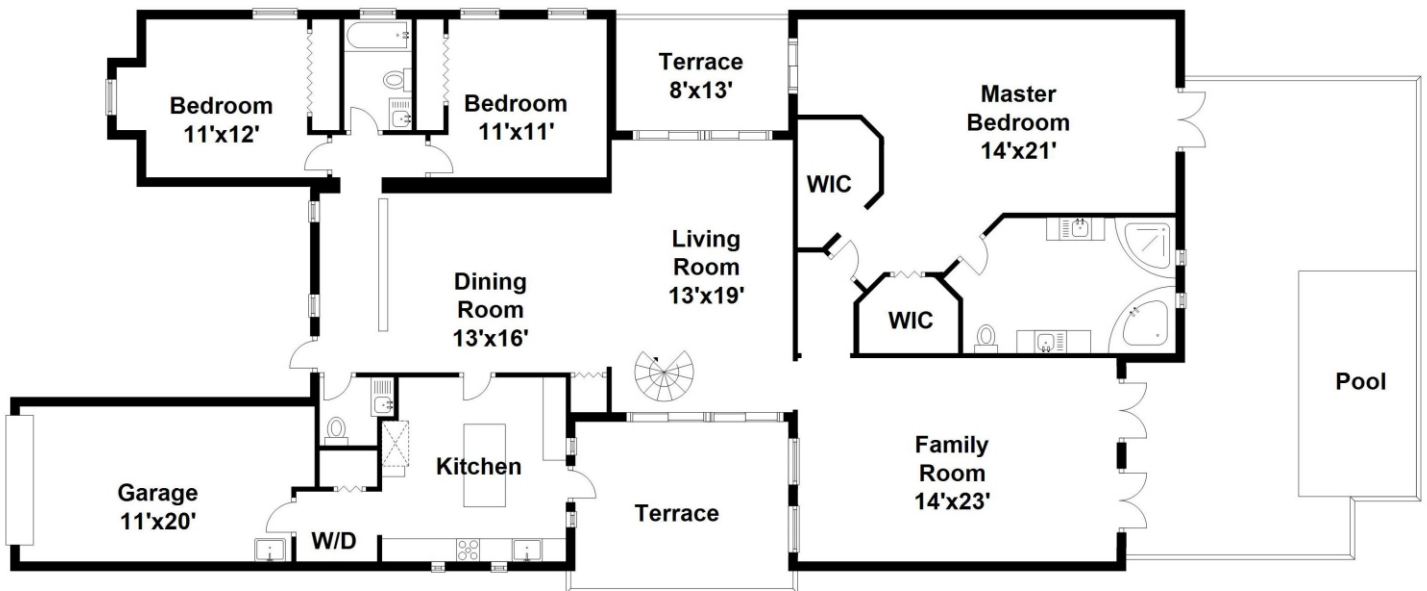

Property Type: Single Family | Bedrooms: 3 | Full Bath: 2 | Half Bath: 1
Square Feet: 2,491 | Year Built: 2003 | Lot Size: 6,518

MLS Number: A10378332

second level

main level

Ashley Cusack, Senior Vice President
EWM Realty International
305.798.8685 mobile
305.960.5330 office