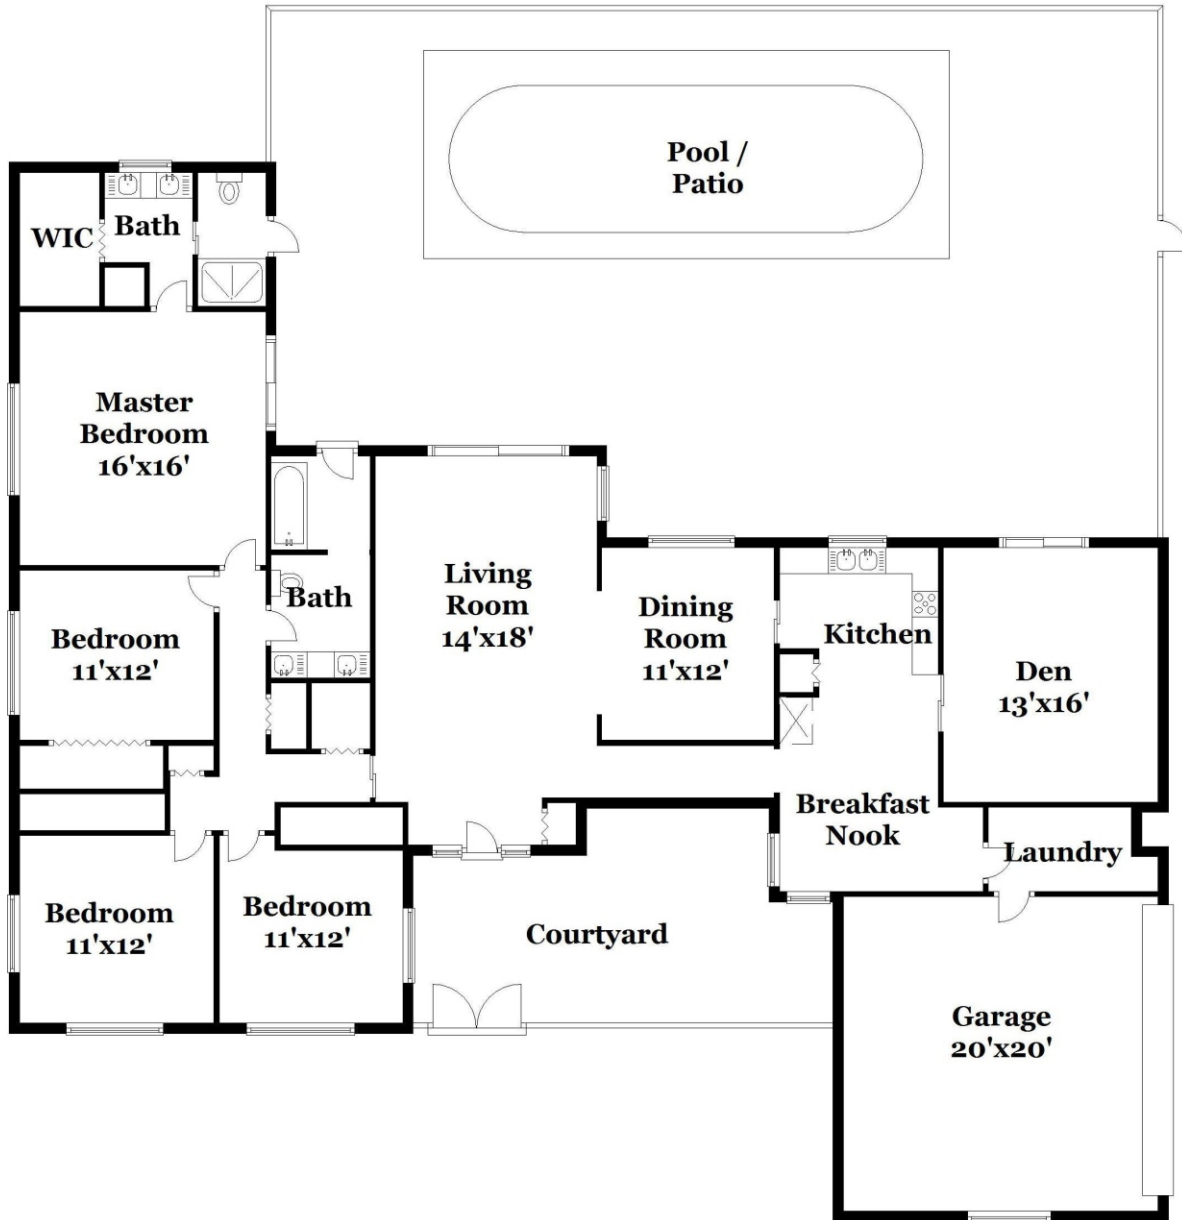

Property Type: Single Family | Bedrooms: 4 | Bathrooms: 2
Square Feet: 2,869 | Year Built: 1969 | Lot Size: 17,160

MLS Number: A2156331

All measurements are approximate and not guaranteed. This illustration is provided for marketing and convenience only. All information should be verified independently.