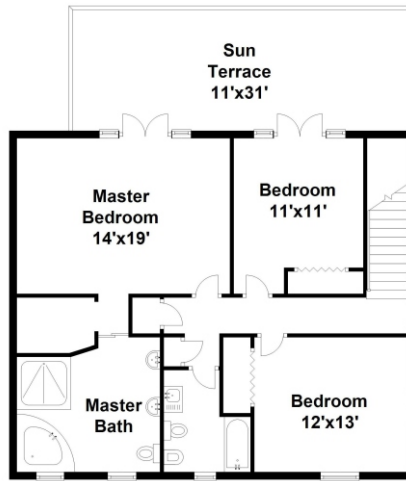

Property Type: Single Family | Bedrooms: 4 | Bathrooms: 3
Square Feet: 3,738 | Year Built: 1968 | Lot Size: 11,922

MLS Number: A10412244

second floor

first floor

Ashley Cusack, Senior Vice President
EWM Realty International
305.798.8685 mobile
305.960.5330 office