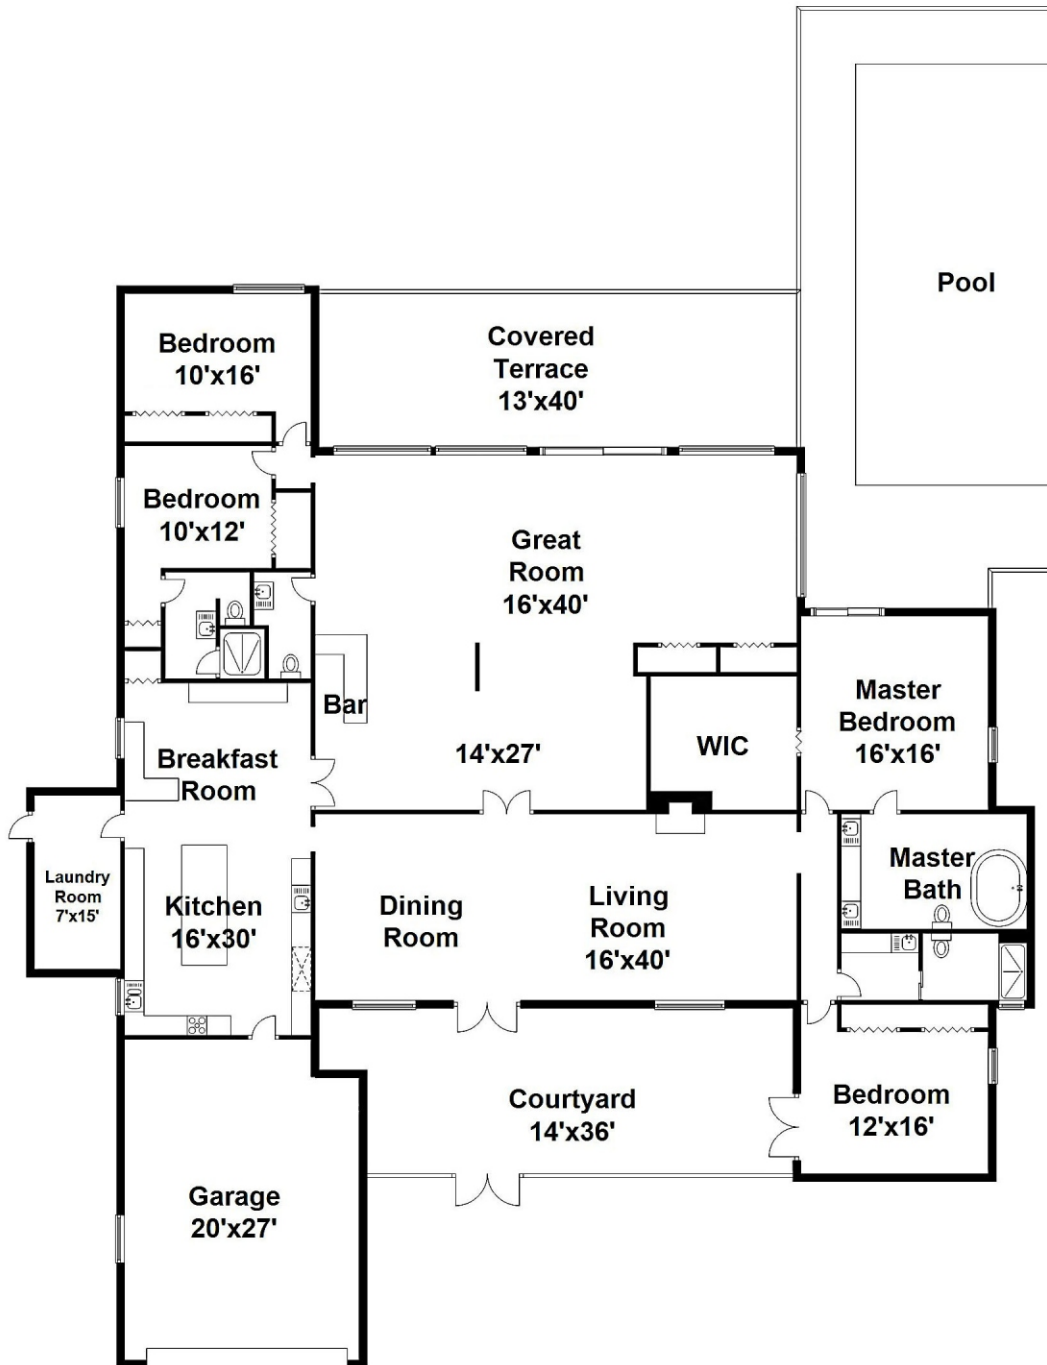

12861 SW 68 Avenue • Pinecrest • FL • 33156

Price: \$1,125,000

Property Type: Single Family | Bedrooms: 4 | Full Bath: 3 | Half Bath: 1 | MLS Number: A10495102
Square Feet: 4,494 | Year Built: 1960 | Lot Size: 18,992