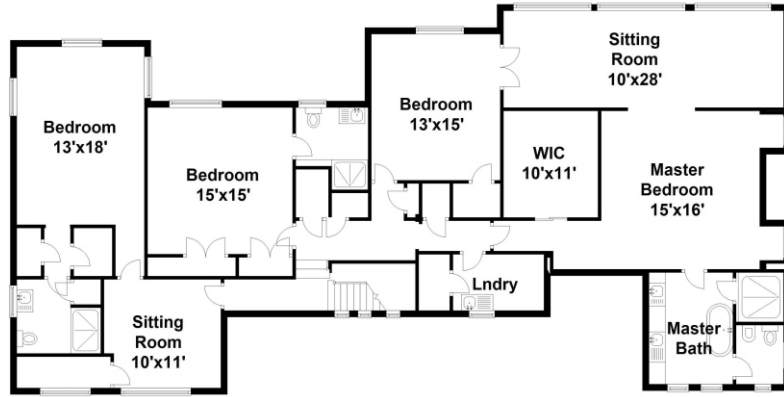

Property Type: Single Family | Bedrooms: 5 | Full Bath: 4 | Half Bath: 1 | MLS Number: A10429611  
Square Feet: 6,527 | Year Built: 1940 | Lot Size: 17,500

second floor

first floor

Ashley Cusack, Senior Vice President  
EWM Realty International  
305.798.8685 mobile  
305.960.5330 office