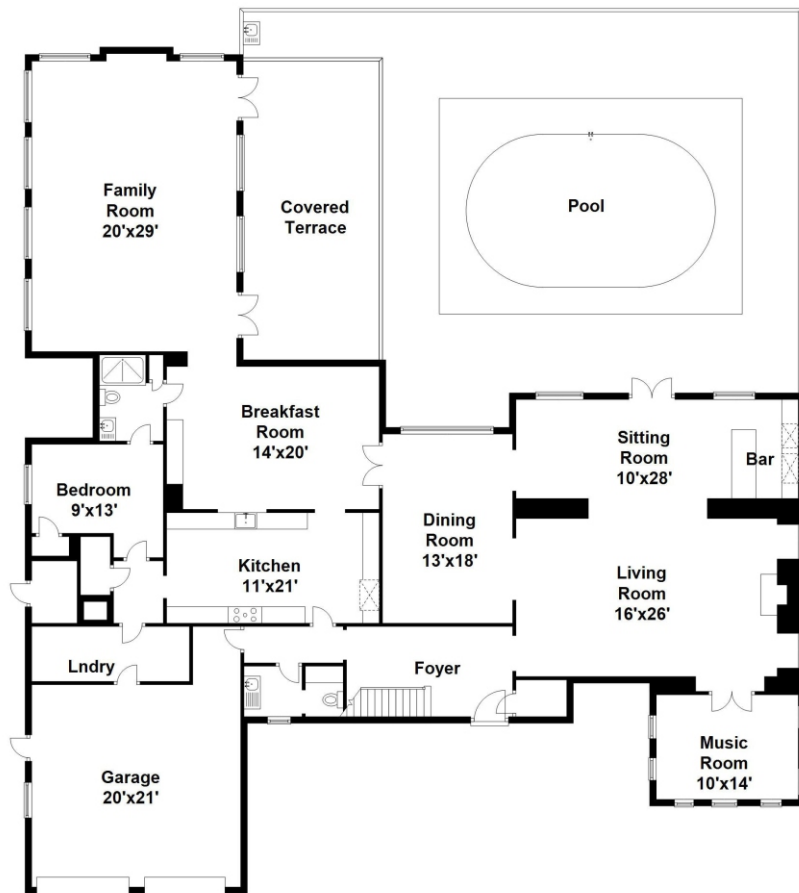

Property Type: Single Family | Bedrooms: 5 | Full Bath: 4 | Half Bath: 1 | MLS Number: A10429611  
Square Feet: 6,527 | Year Built: 1940 | Lot Size: 17,500

second floor

first floor

Ashley Cusack, Senior Vice President  
EWM Realty International  
305.798.8685 mobile  
305.960.5330 office