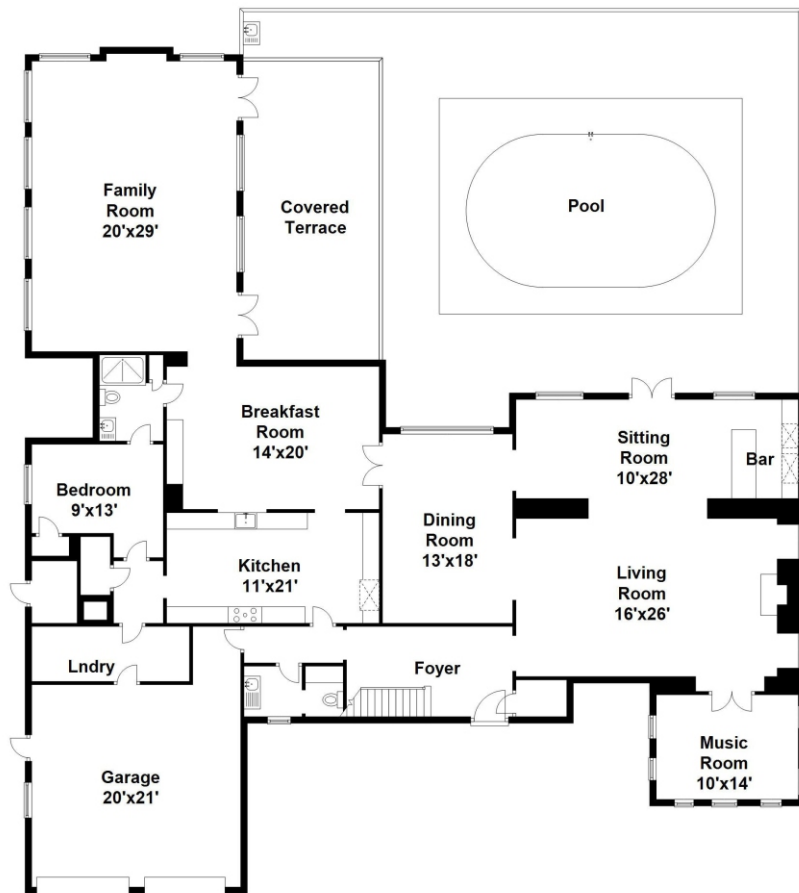

Property Type: Single Family | Bedrooms: 5 | Full Bath: 4 | Half Bath: 1 | MLS Number: A10429611
Square Feet: 6,527 | Year Built: 1940 | Lot Size: 17,500

second floor

first floor

Ashley Cusack, Senior Vice President
EWM Realty International
305.798.8685 mobile
305.960.5330 office