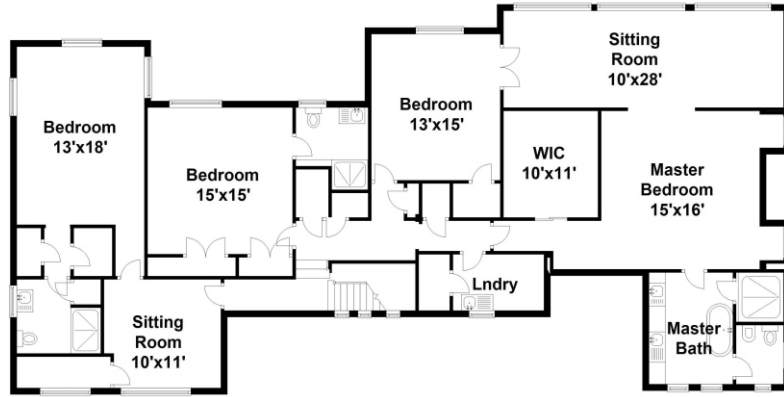

Property Type: Single Family | Bedrooms: 5 | Full Bath: 4 | Half Bath: 1 | MLS Number: A10429611
Square Feet: 6,527 | Year Built: 1940 | Lot Size: 17,500

second floor

first floor

Ashley Cusack, Senior Vice President
EWM Realty International
305.798.8685 mobile
305.960.5330 office