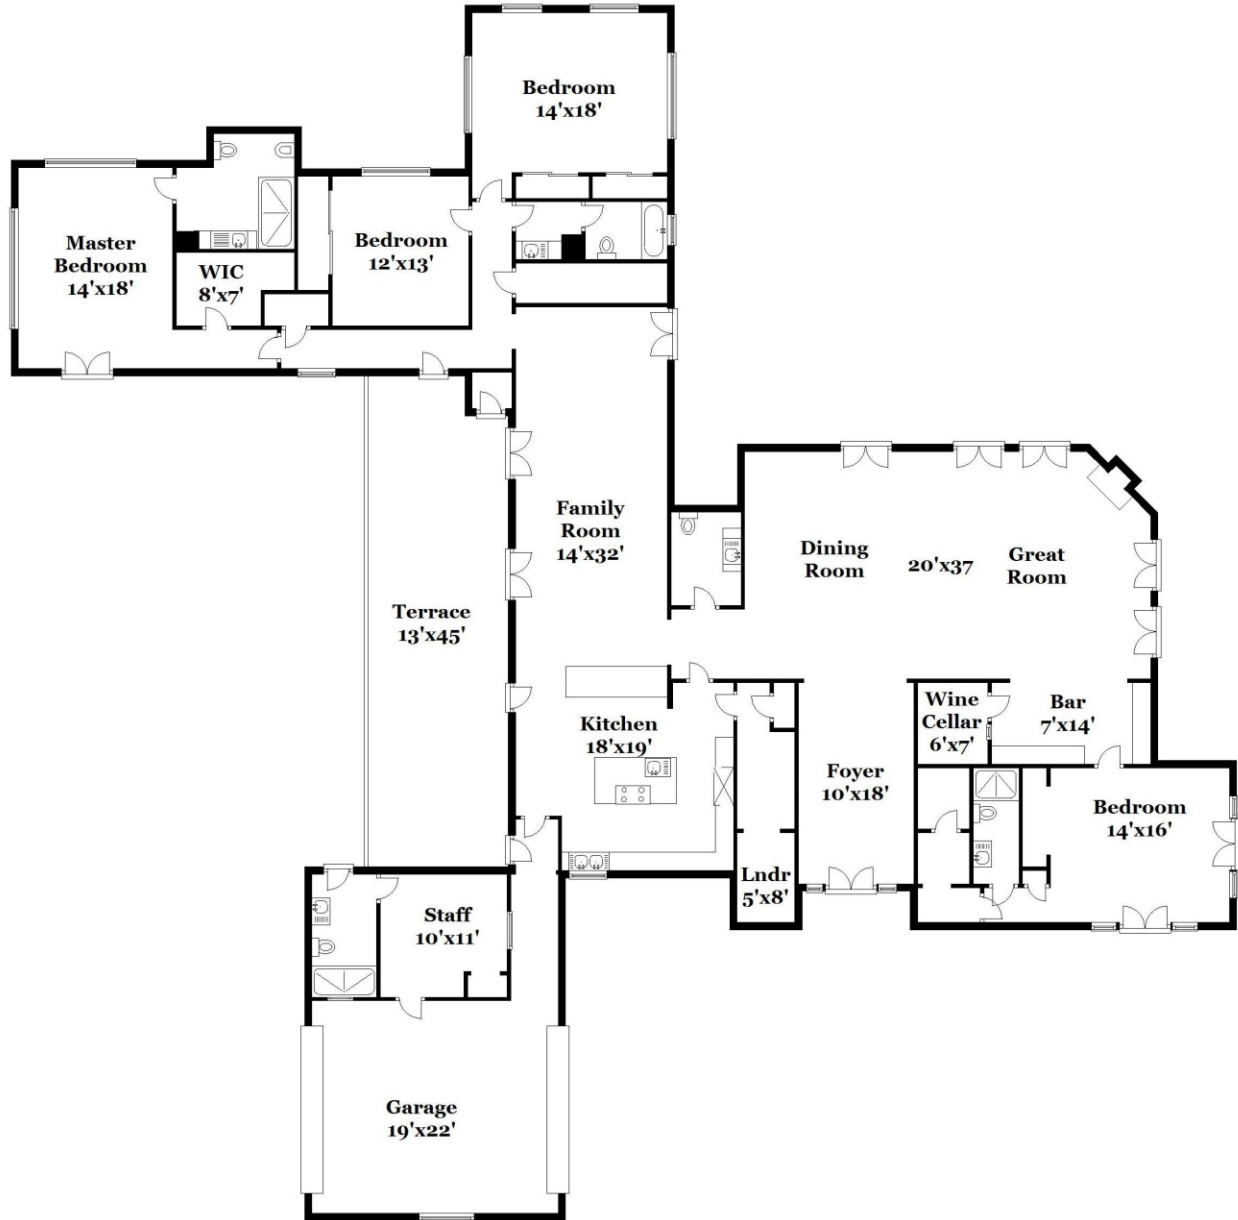

Property Type: Single Family | Bedrooms: 4 | Bathrooms: 3.5
Square Feet: 4,441 | Year Built: 1957 | Lot Size: 27,260

MLS Number: A2171774

All measurements are approximate and not guaranteed. This illustration is provided for marketing and convenience only. All information should be verified independently.