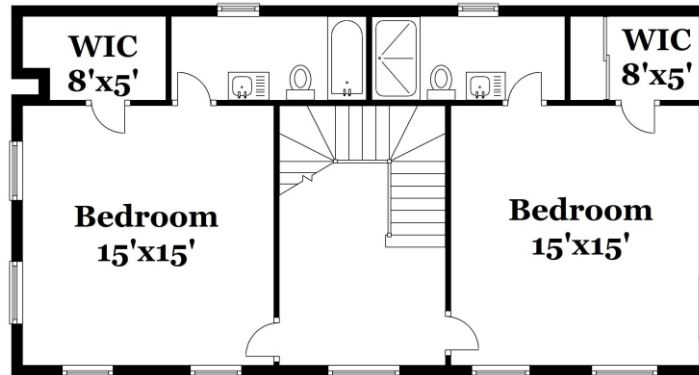

Property Type: Single Family | Bedrooms: 4 | Bathrooms: 4
Square Feet: 3,684 | Year Built: 1949 | Lot Size: 15,000

MLS Number: A10050034

second floor

first floor

Ashley Cusack, EWM Realtors
ashleycusack.com
305.798.8685 mobile
305.960.5330 office