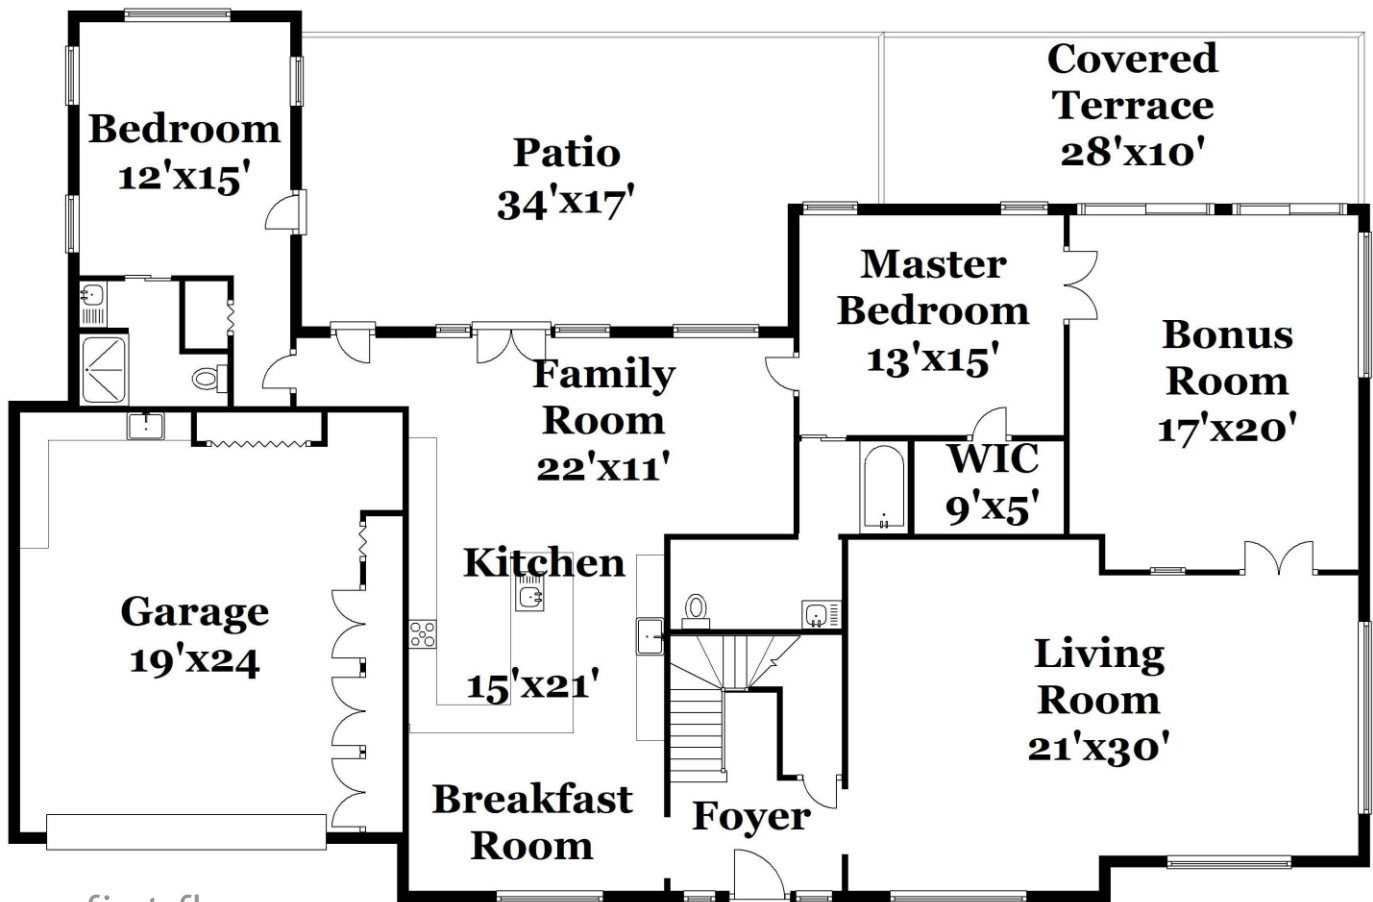

Property Type: Single Family | Bedrooms: 4 | Bathrooms: 4
Square Feet: 3,684 | Year Built: 1949 | Lot Size: 15,000

MLS Number: A10050034

second floor

first floor

Ashley Cusack, EWM Realtors
ashleycusack.com
305.798.8685 mobile
305.960.5330 office