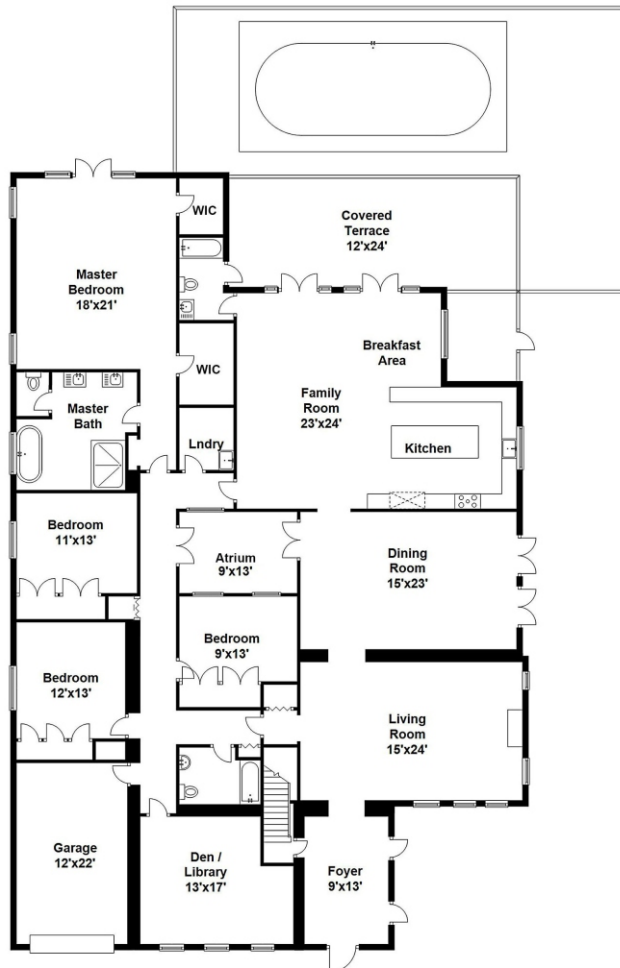

Property Type: Single Family | Bedrooms: 5 | Bathrooms: 4  
Square Feet: 4,424 | Year Built: 1923 | Lot Size: 16,079

MLS Number: A10440672

second floor

first floor

Ashley Cusack, Senior Vice President  
EWM Realty International  
305.798.8685 mobile  
305.960.5330 office