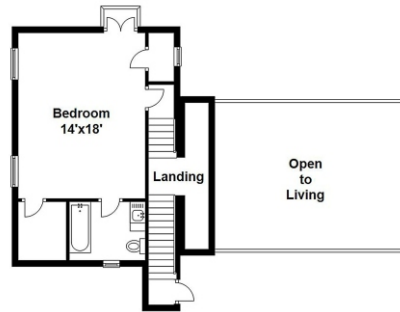

Property Type: Single Family | Bedrooms: 5 | Bathrooms: 4  
Square Feet: 4,424 | Year Built: 1923 | Lot Size: 16,079

MLS Number: A10440672

second floor

first floor

Ashley Cusack, Senior Vice President  
EWM Realty International  
305.798.8685 mobile  
305.960.5330 office