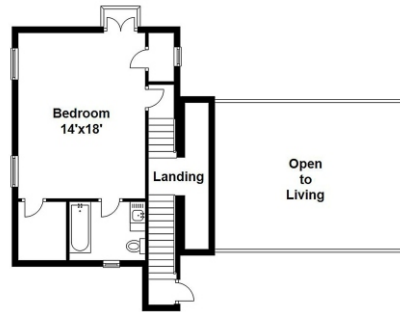

Property Type: Single Family | Bedrooms: 5 | Bathrooms: 4
Square Feet: 4,424 | Year Built: 1923 | Lot Size: 16,079

MLS Number: A10440672

second floor

first floor

Ashley Cusack, Senior Vice President
EWM Realty International
305.798.8685 mobile
305.960.5330 office