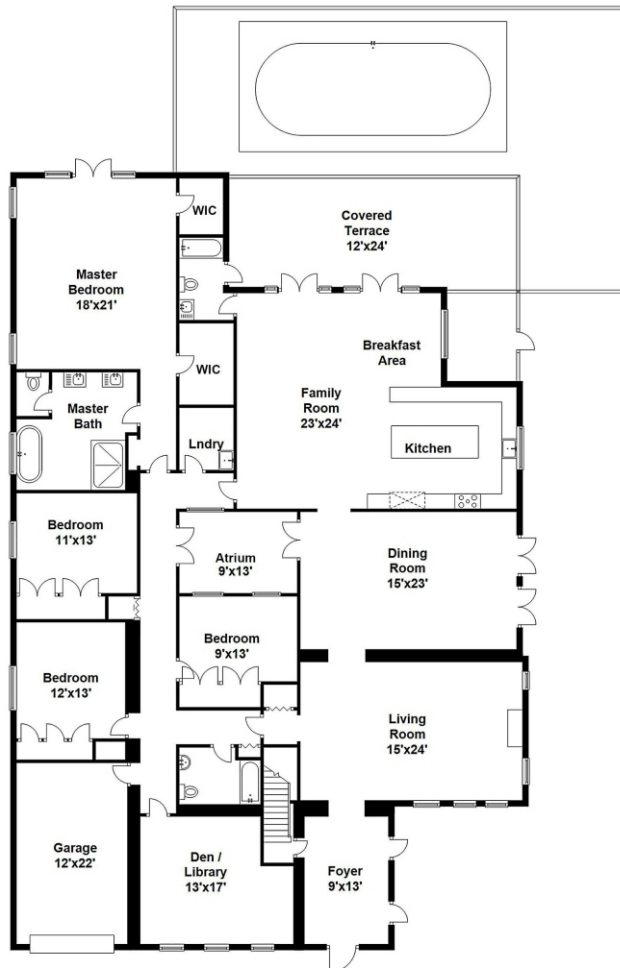

Property Type: Single Family | Bedrooms: 5 | Bathrooms: 4
Square Feet: 4,424 | Year Built: 1923 | Lot Size: 16,079

MLS Number: A10440672

second floor

first floor

Ashley Cusack, Senior Vice President
EWM Realty International
305.798.8685 mobile
305.960.5330 office