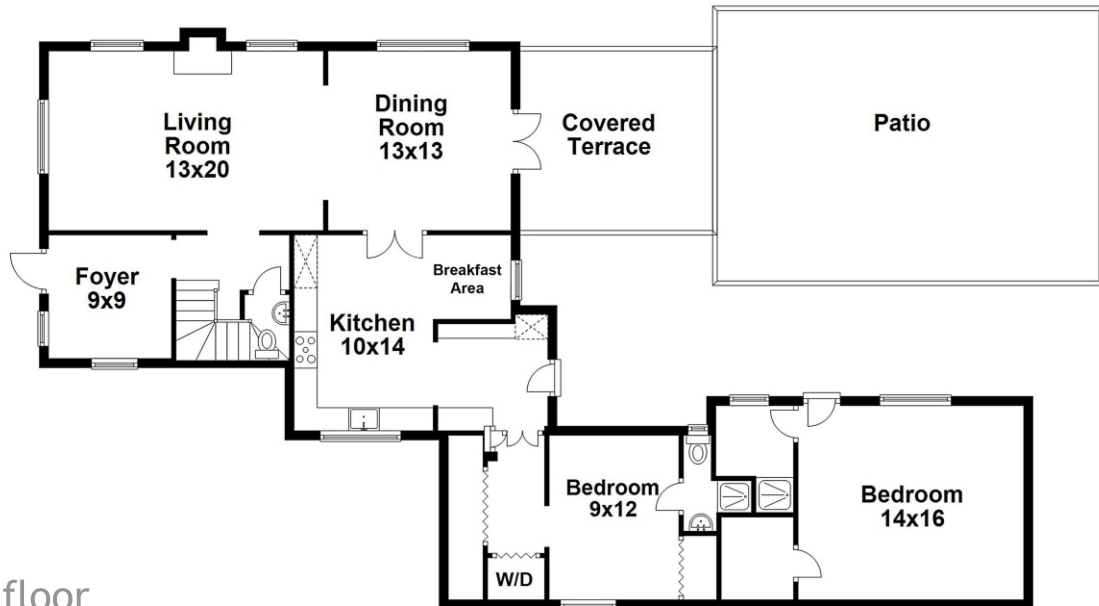

Property Type: Single Family | Bedrooms: 3 | Bath: 3 | Half Bath: 1
Square Feet: 2,177 adj. | Year Built: 1924 | Lot Size: 6,500

MLS Number: A10617653

second floor

first floor

Ashley Cusack, Senior Vice President
EWM Realty International
305.798.8685 mobile
305.960.5330 office