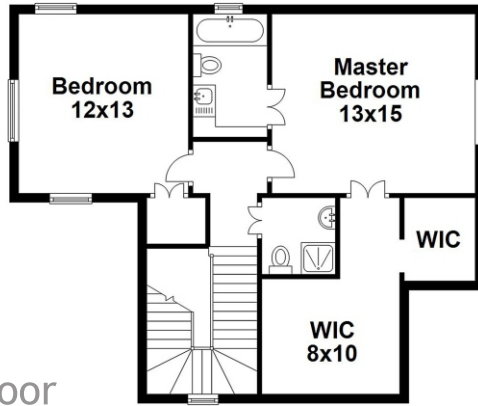

Property Type: Single Family | Bedrooms: 3 | Bath: 3 | Half Bath: 1
Square Feet: 2,177 adj. | Year Built: 1924 | Lot Size: 6,500

MLS Number: A10617653

second floor

first floor

Ashley Cusack, Senior Vice President
EWM Realty International
305.798.8685 mobile
305.960.5330 office