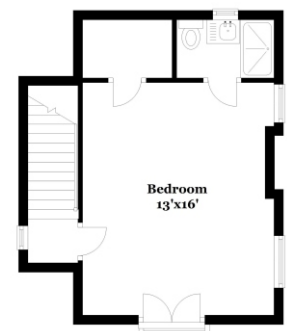

Property Type: Single Family | Bedrooms: 4 | Bathrooms: 3
Square Feet: 2,642 | Year Built: 1926 | Lot Size: 8,944 sq. ft.

MLS Number: A10212086

main level

second floor

REAL ESTATE

Ashley Cusack, EWM Realtors
ashleycusack.com
305.798.8685 mobile
305.960.5330 office