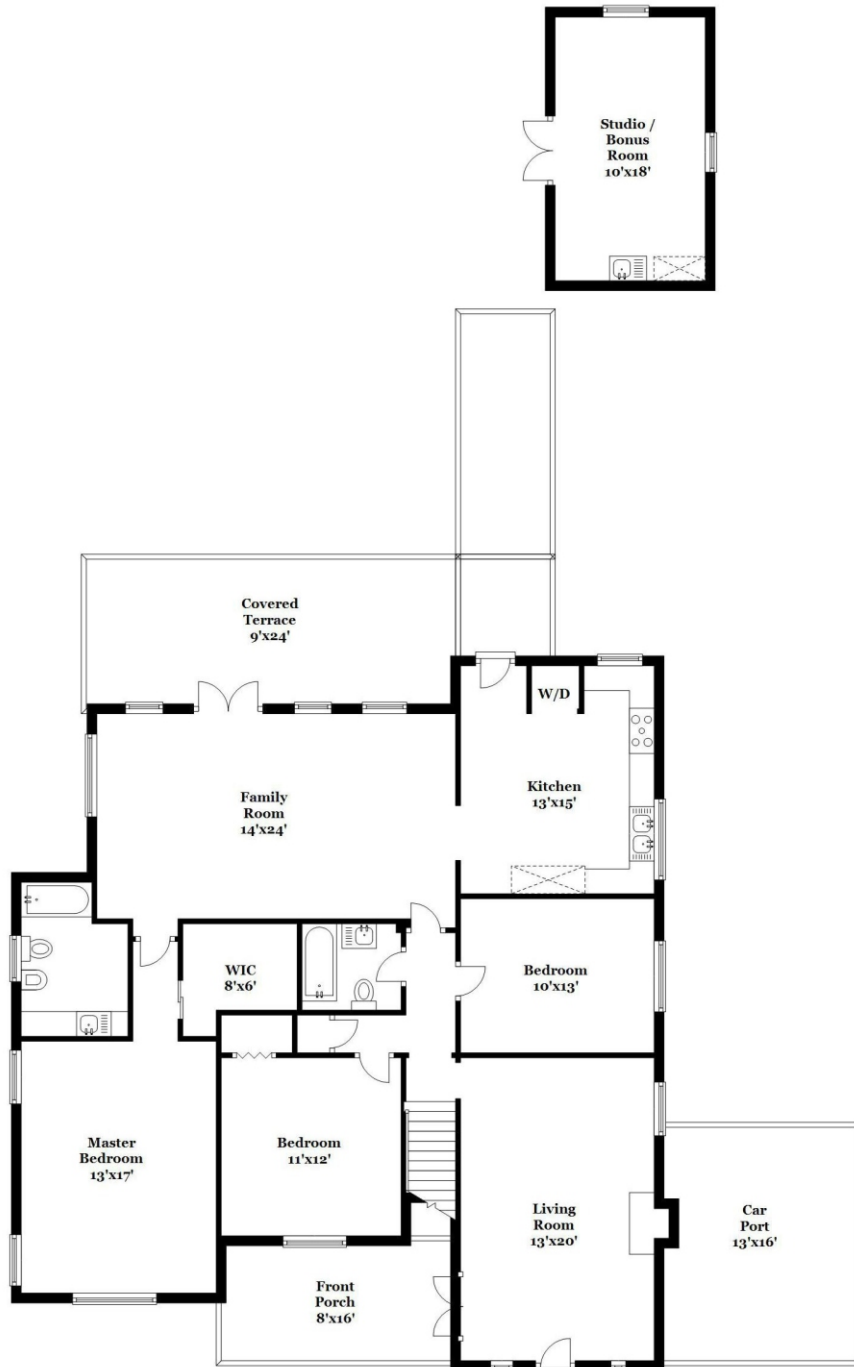

Property Type: Single Family | Bedrooms: 4 | Bathrooms: 3
Square Feet: 2,642 | Year Built: 1926 | Lot Size: 8,944 sq. ft.

MLS Number: A10212086

main level

second floor

REAL ESTATE

Ashley Cusack, EWM Realtors
ashleycusack.com
305.798.8685 mobile
305.960.5330 office