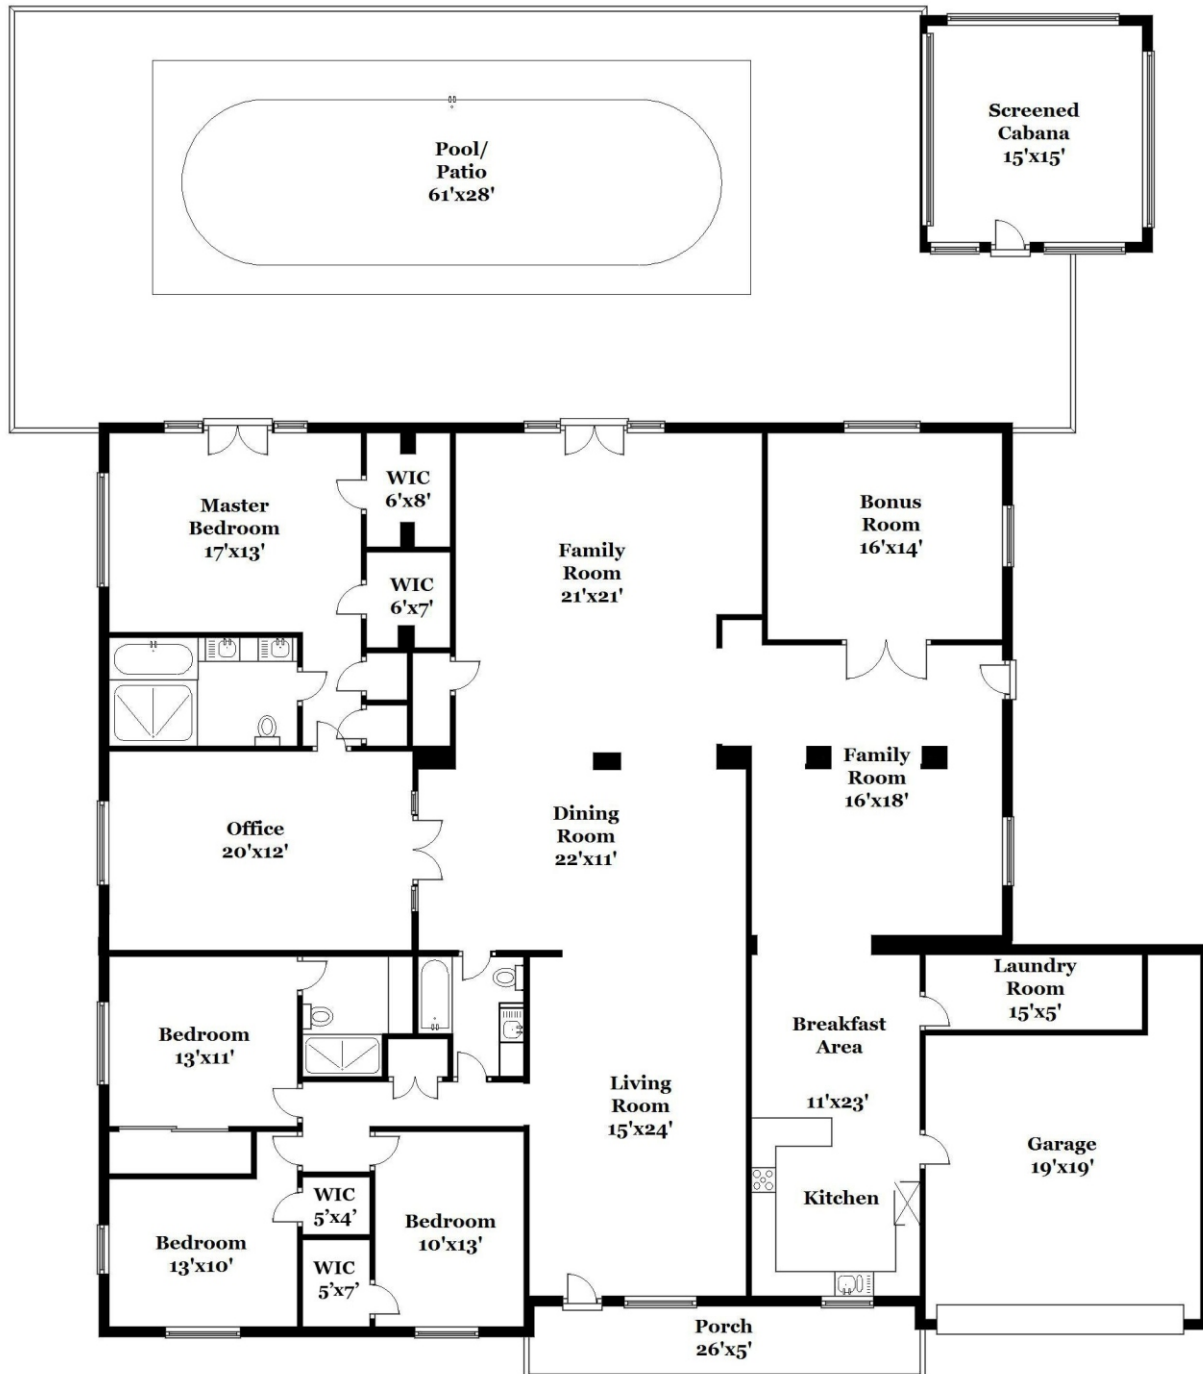

Property Type: Single Family | Bedrooms: 5 | Bathrooms: 3
Square Feet: 3,589 | Year Built: 1959 | Lot Size: 12,500

MLS Number: A10117684

Ashley Cusack, EWM Realtors
ashleycusack.com
305.798.8685 mobile
305.960.5330 office