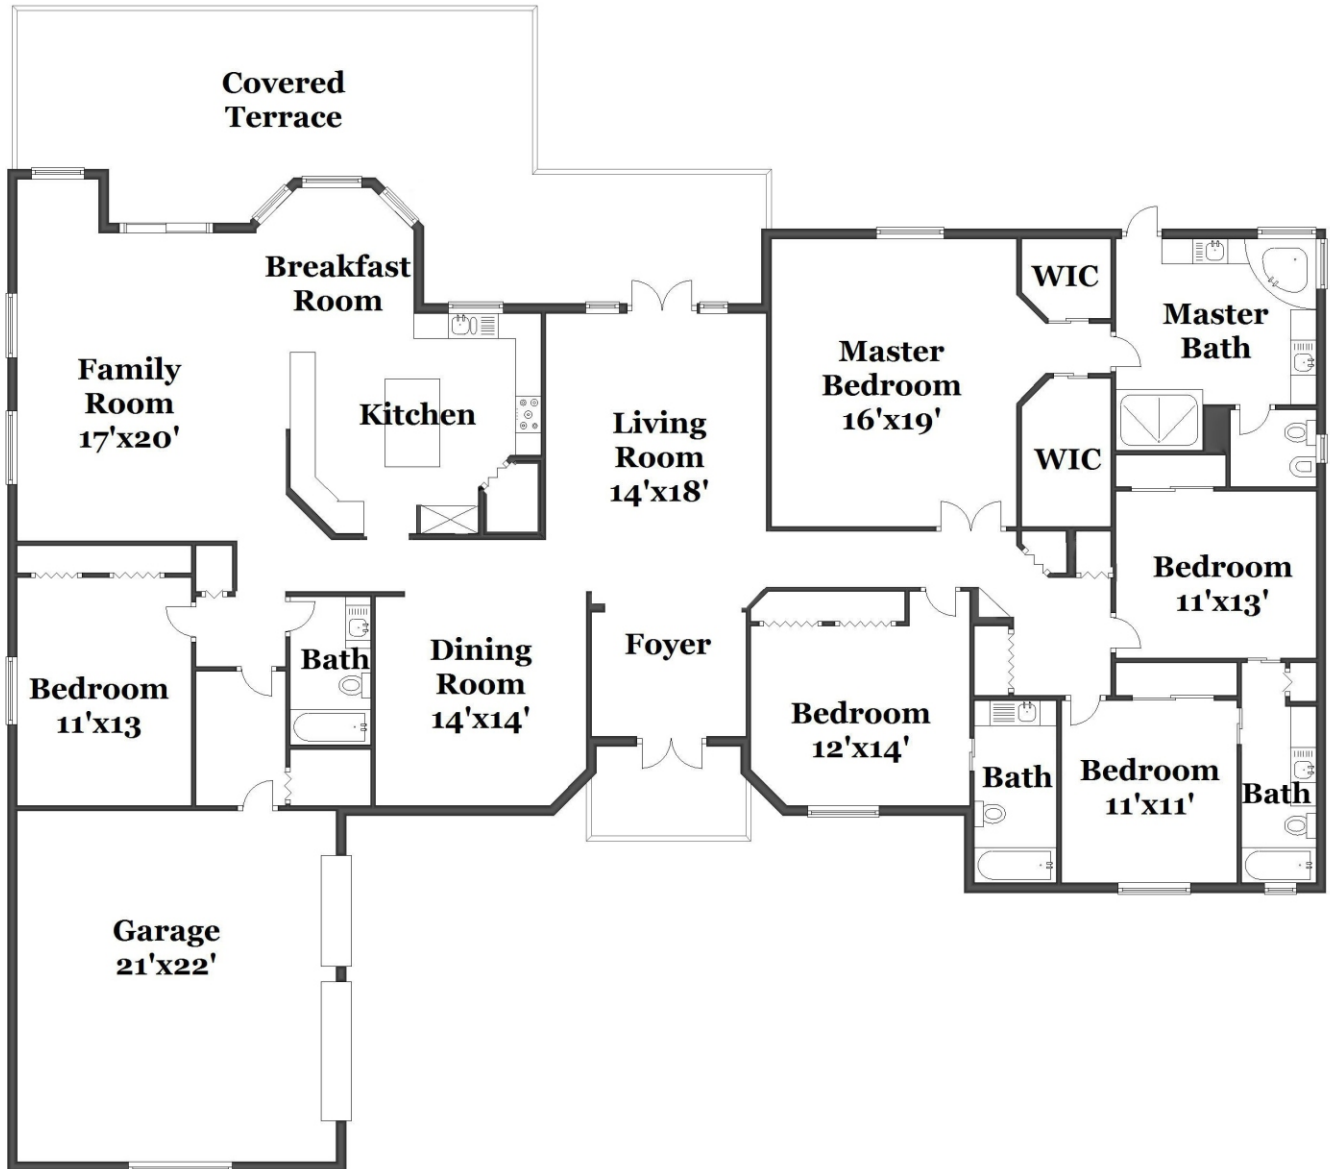

Property Type: Single Family | Bedrooms: 5 | Bathrooms: 4
Square Feet: 4,171 | Year Built: 1999 | Lot Size: 19,889

MLS Number: A2124345

REAL ESTATE

Ashley Cusack, EWM Realtors
ashleycusack.com
305.798.8685 mobile
305.960.5330 office