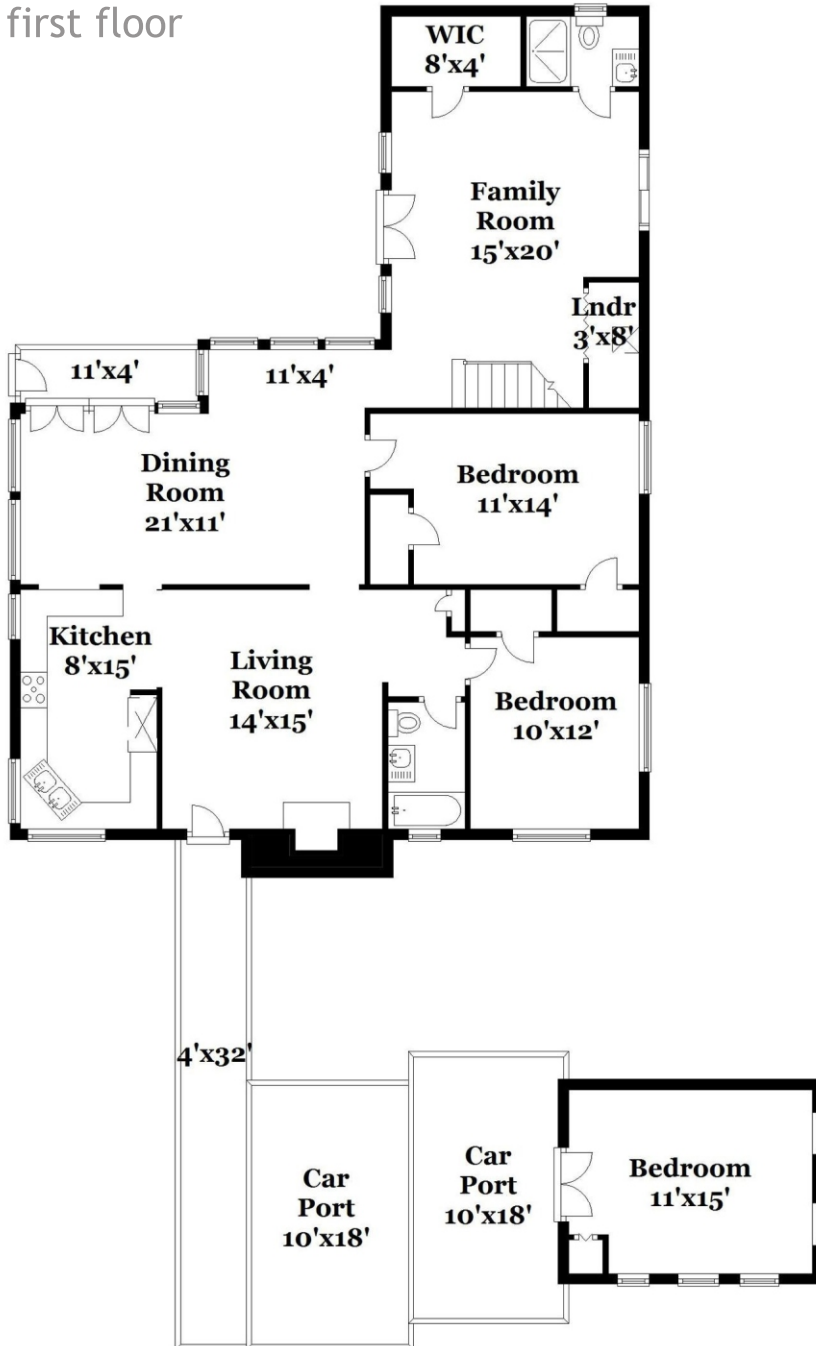

Property Type: Single Family | Bedrooms: 4 | Full Bath: 3
Square Feet: 2,565 | Year Built: 1948 | Lot Size: 10,080

MLS Numbers: A10366982 / A10366955

first floor

second floor

Ashley Cusack, Senior Vice President
EWM Realty International
305.798.8685 mobile
305.960.5330 office