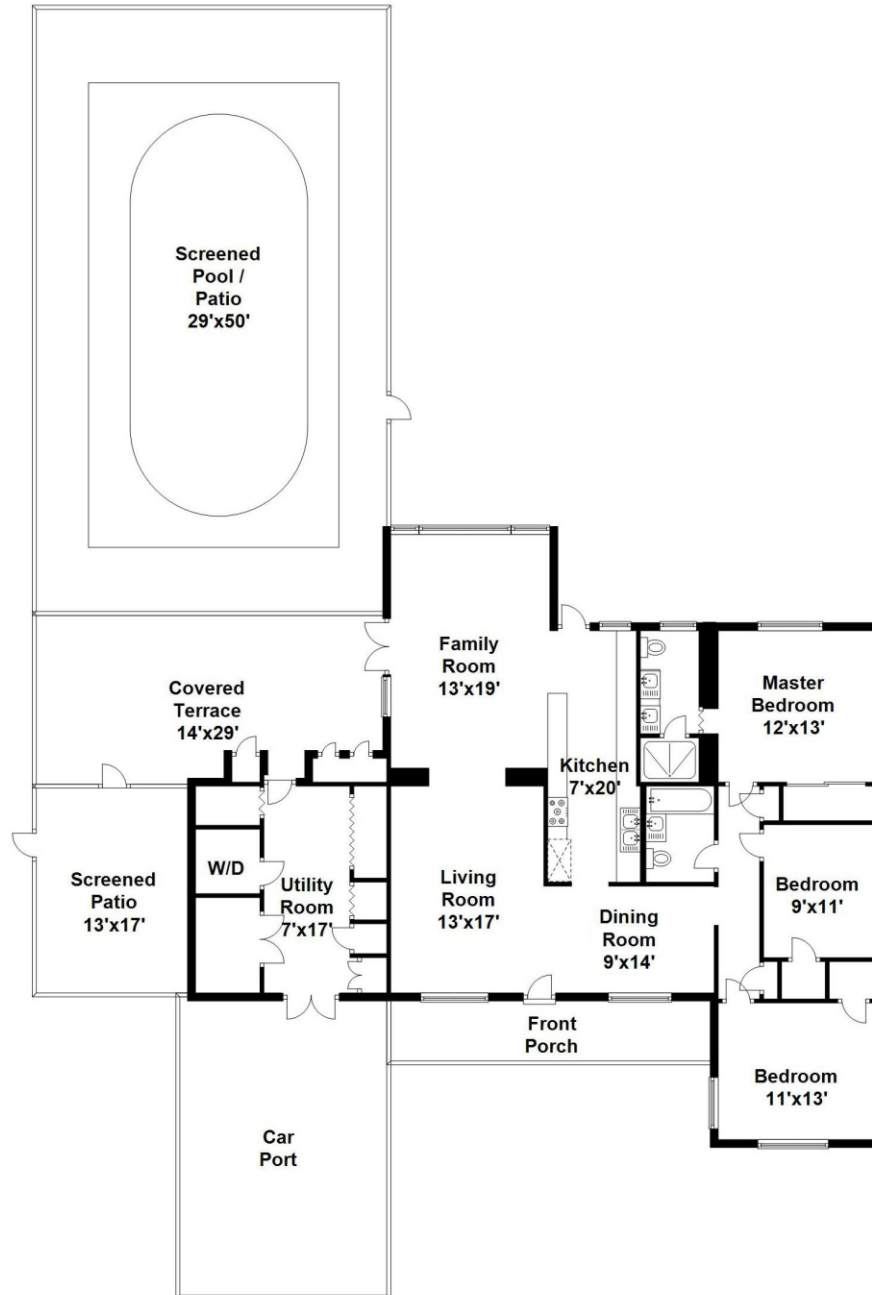

Property Type: Single Family | Bedrooms: 3 | Full Bath: 2
Square Feet: 1,475 | Year Built: 1948 | Lot Size: 55,844

MLS Number: A10235034

Ashley Cusack, EWM Realtors
ashleycusack.com
305.798.8685 mobile
305.960.5330 office