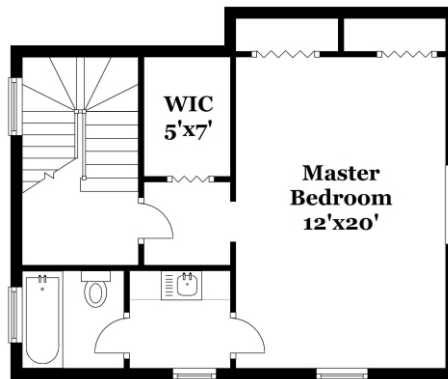

Property Type: Single Family | Bedrooms: 3 | Full Bath: 2  
Square Feet: 2,003 | Year Built: 1972 | Lot Size: 5,000

MLS Number: A10105290

second floor

first floor

**Ashley Cusack, EWM Realtors**  
ashleycusack.com  
305.798.8685 mobile  
305.960.5330 office