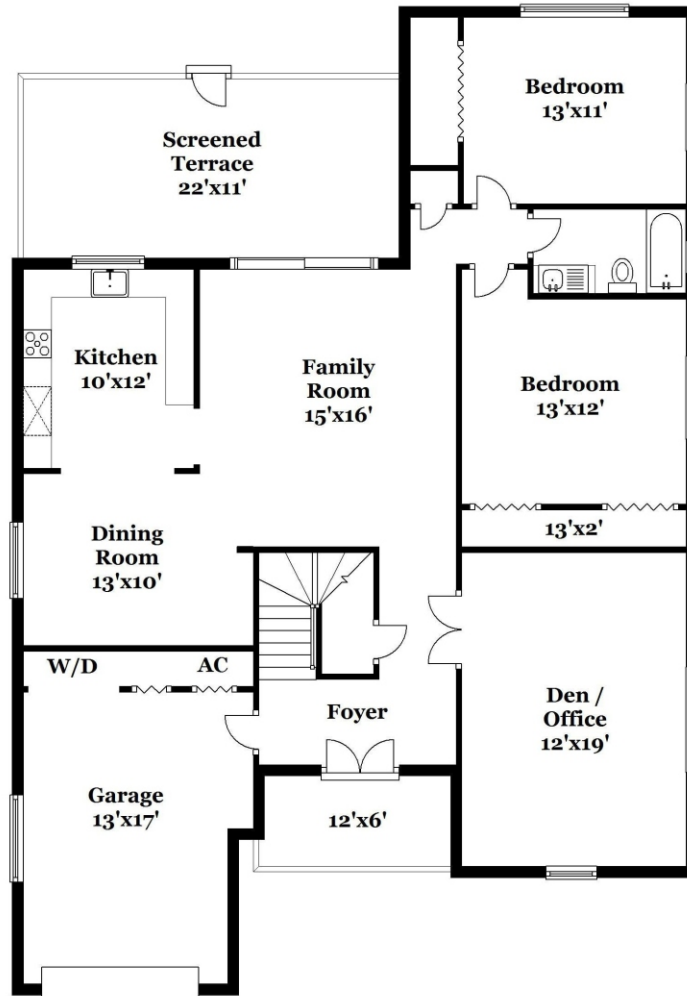

Property Type: Single Family | Bedrooms: 3 | Full Bath: 2  
Square Feet: 2,003 | Year Built: 1972 | Lot Size: 5,000

MLS Number: A10105290

second floor

first floor

**Ashley Cusack, EWM Realtors**  
ashleycusack.com  
305.798.8685 mobile  
305.960.5330 office