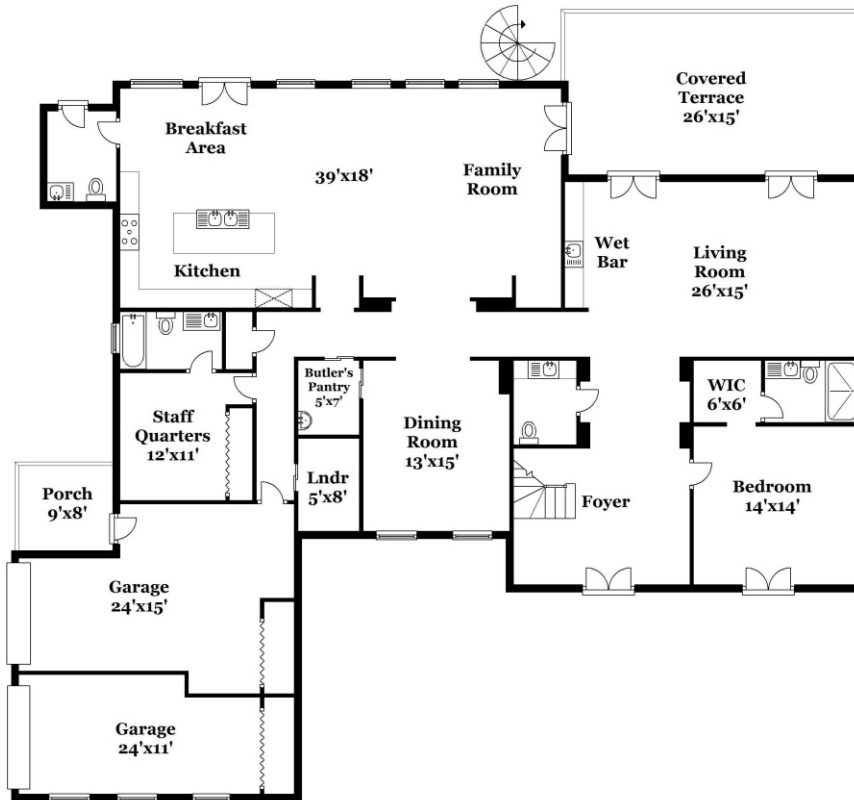

Property Type: Single Family | Bedrooms: 7 | Full Bath: 6 | Half Bath: 2  
Square Feet: 6,034 | Year Built: 2001 | Lot Size: 18,433

MLS Number: A10215803

REAL ESTATE

**Ashley Cusack, EWM Realtors**  
ashleycusack.com  
305.798.8685 mobile  
305.960.5330 office