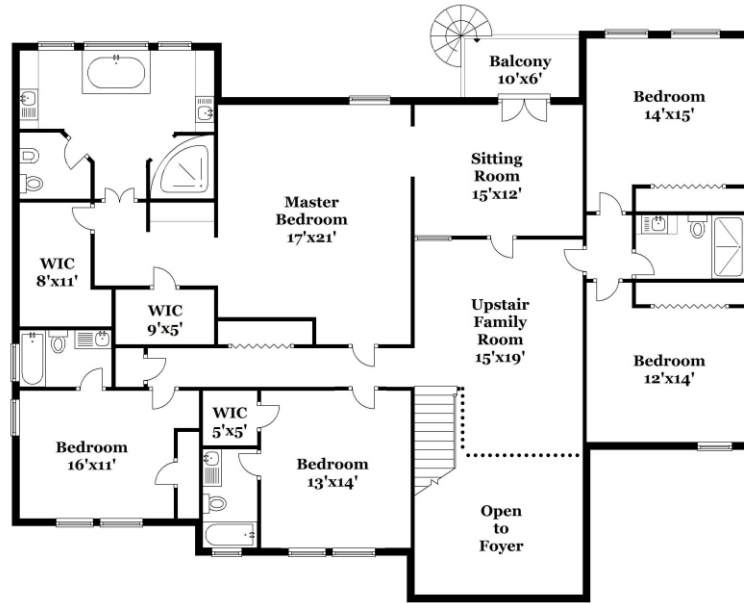

Property Type: Single Family | Bedrooms: 7 | Full Bath: 6 | Half Bath: 2  
Square Feet: 6,034 | Year Built: 2001 | Lot Size: 18,433

MLS Number: A10215803

REAL ESTATE

**Ashley Cusack, EWM Realtors**  
ashleycusack.com  
305.798.8685 mobile  
305.960.5330 office