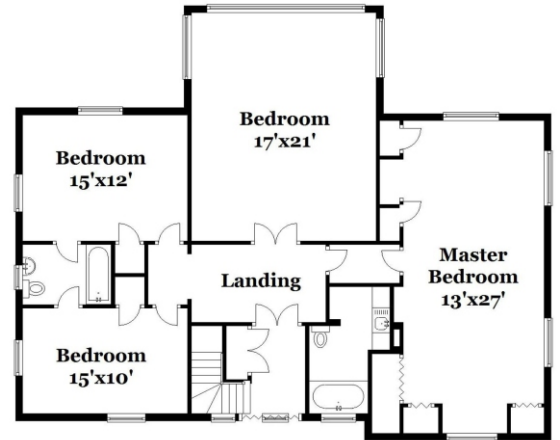

Property Type: Single Family | Bedrooms: 7 | Full Baths: 5 | Half Bath: 1
Square Feet: 5,736 | Year Built: 1930 | Lot Size: 13,500

MLS Number: A10244527

1st guesthouse

2nd

second floor

first floor

REAL ESTATE