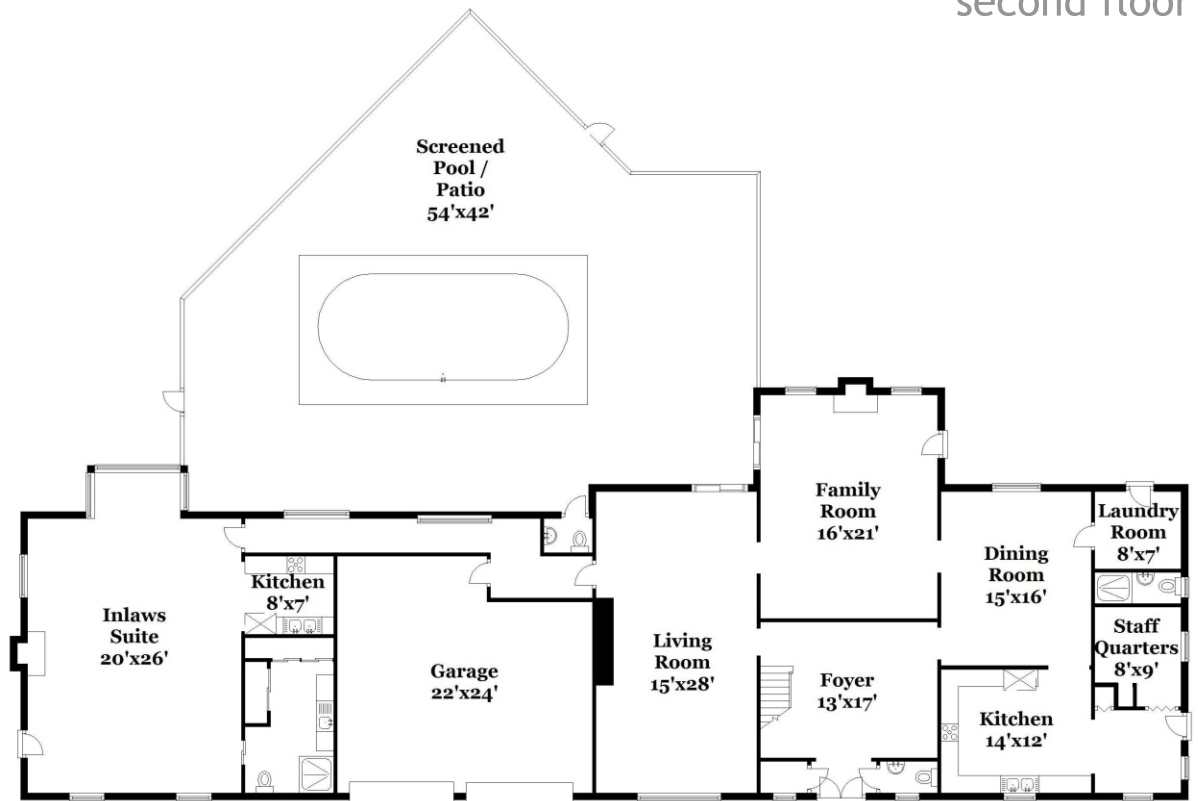

Property Type: Single Family | Bedrooms: 7 | Full Baths: 5 | Half Bath: 1
Square Feet: 5,736 | Year Built: 1930 | Lot Size: 13,500

MLS Number: A10244527

1st guesthouse

2nd

second floor

first floor

REAL ESTATE