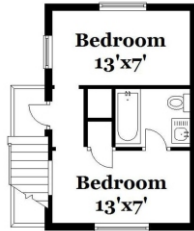

Property Type: Single Family | Bedrooms: 7 | Full Baths: 5 | Half Bath: 1
Square Feet: 5,736 | Year Built: 1930 | Lot Size: 13,500

MLS Number: A10244527

1st guesthouse

2nd

second floor

first floor

REAL ESTATE