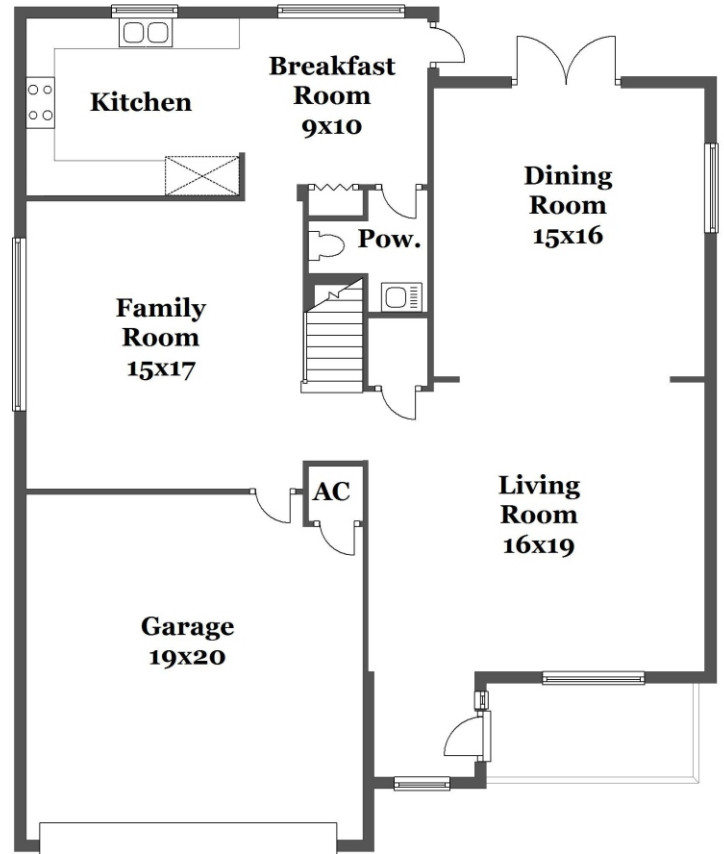

Property Type: Single Family | Bedrooms: 3 | Bathrooms: 2.5
Square Feet: 3,338 | Year Built: 1989 | Lot Size: 6,247 sf

MLS Number: A1945435

main level

second level

EXCLUSIVE AFFILIATE OF
CHRISTIE'S
INTERNATIONAL REAL ESTATE