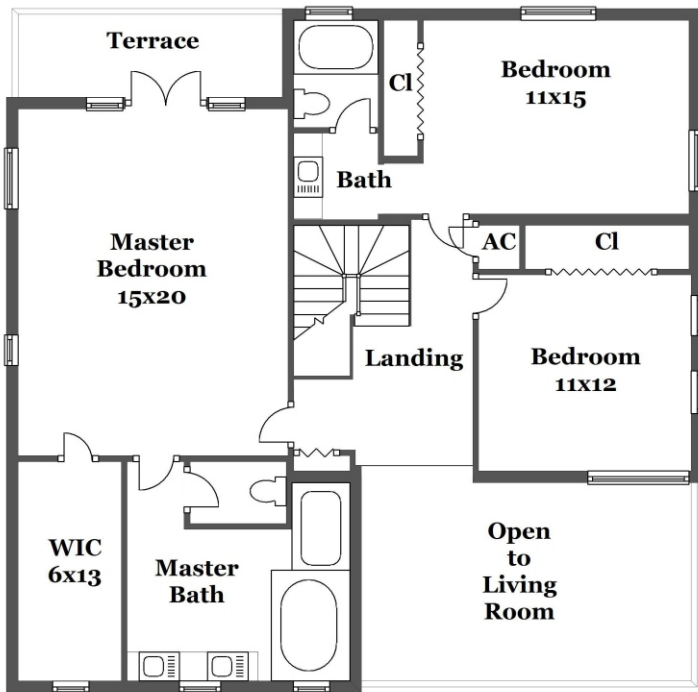

Property Type: Single Family | Bedrooms: 3 | Bathrooms: 2.5
Square Feet: 3,338 | Year Built: 1989 | Lot Size: 6,247 sf

MLS Number: A1945435

main level

second level

EXCLUSIVE AFFILIATE OF
CHRISTIE'S
INTERNATIONAL REAL ESTATE