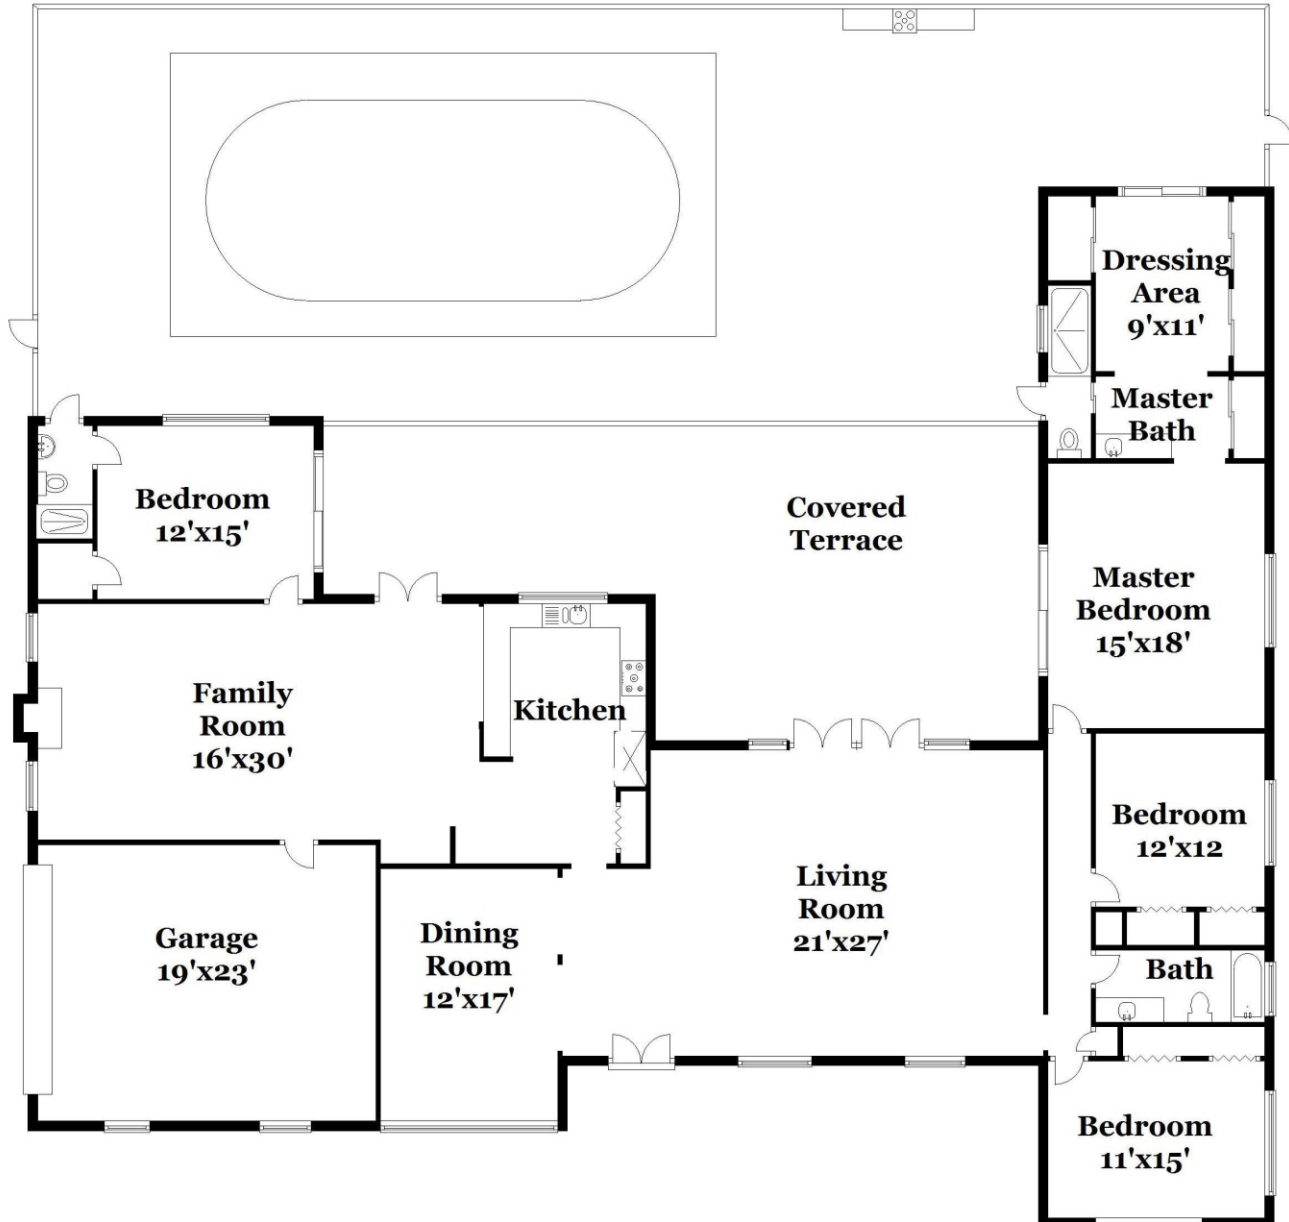

Property Type: Single Family | Bedrooms: 4 | Bathrooms: 3
Square Feet: 4,110 | Year Built: 1968 | Lot Size: 34,848

MLS Number: A2144505

All measurements are approximate and not guaranteed. This illustration is provided for marketing and convenience only. All information should be verified independently.