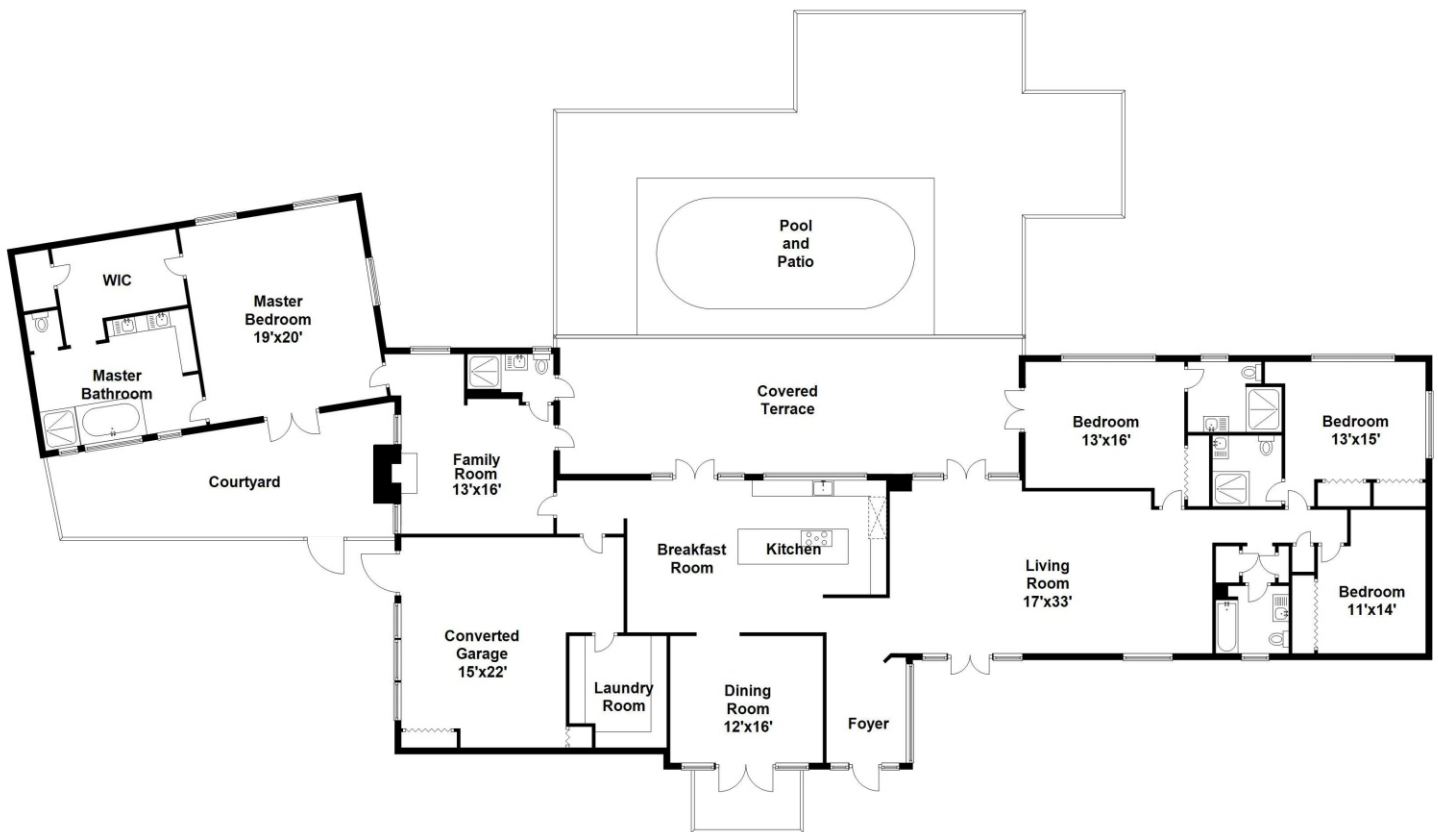

6225 SW 117 Terrace • Pinecrest • FL • 33156

Price: \$1,850,000

Property Type: Single Family | Bedrooms: 4 | Full Bath: 5
Square Feet: 4,547 | Year Built: 1957 | Lot Size: 39,204

MLS Number: A10250948

ASHLEY  CUSACK