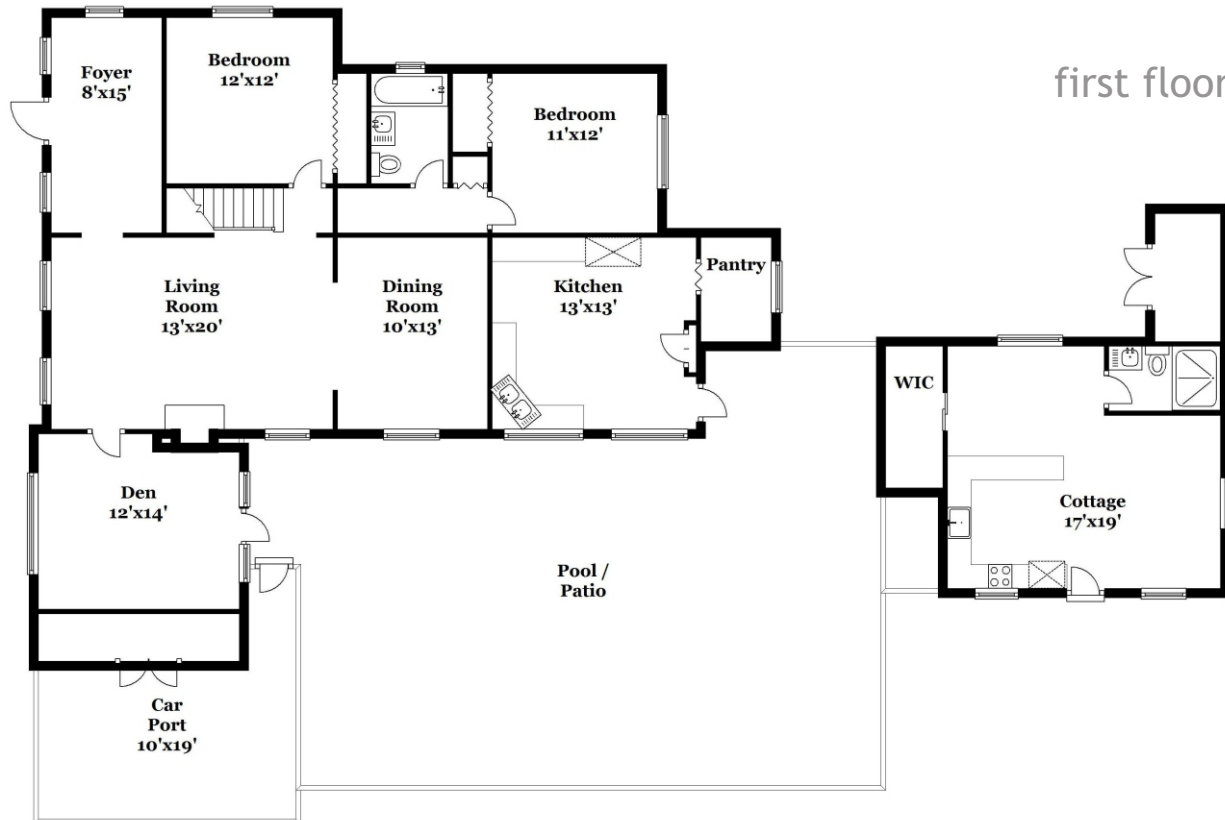

Property Type: Single Family | Bedrooms: 4 | Full Bath: 3
Square Feet: 3,299 | Year Built: 1924 | Lot Size: 7,875

MLS Number: A10064068

second floor

first floor

Ashley Cusack, EWM Realtors
ashleycusack.com
305.798.8685 mobile
305.960.5330 office