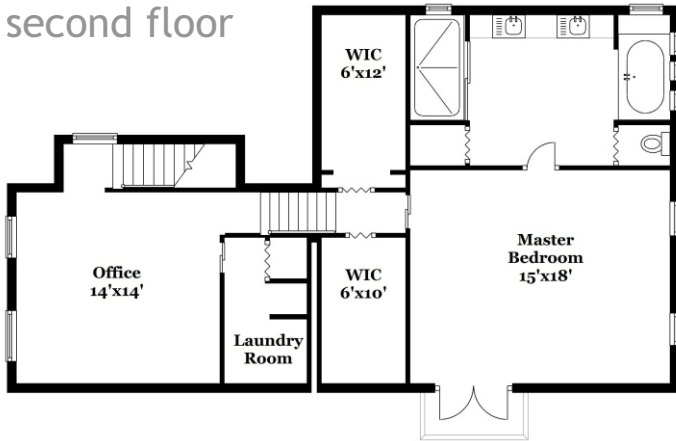

Property Type: Single Family | Bedrooms: 4 | Full Bath: 3
Square Feet: 3,299 | Year Built: 1924 | Lot Size: 7,875

MLS Number: A10064068

second floor

first floor

Ashley Cusack, EWM Realtors
ashleycusack.com
305.798.8685 mobile
305.960.5330 office